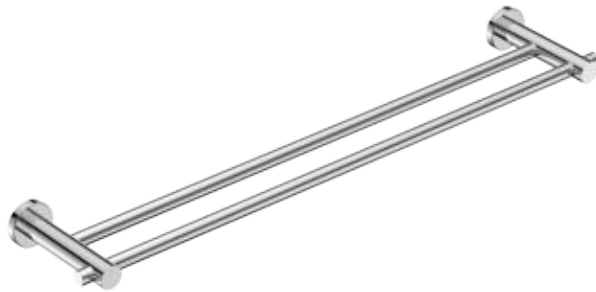

4882 DOUBLE TOWEL RAIL 650mm / 25"

4800 Series Exclusive Collection

*SOUTH AFRICA: Exclusively available through Cape Plumbing and Bathrooms, On Tap and Water Ways Stores ONLY.

Wall Fixings Supplied:
Masonry

Original UX Fischer® Wall Plug supplied, phased in from June 2015.

Code: 4882POLS

Finish: Polished

GRADE 304 Stainless Steel

Dimensions given are in **mm** and [**inches**].
Bathroom Butler® reserves the right to alter and/or remove designs from time to time without prior notice.
This drawing is to be used for reference purposes only. E &O.E.