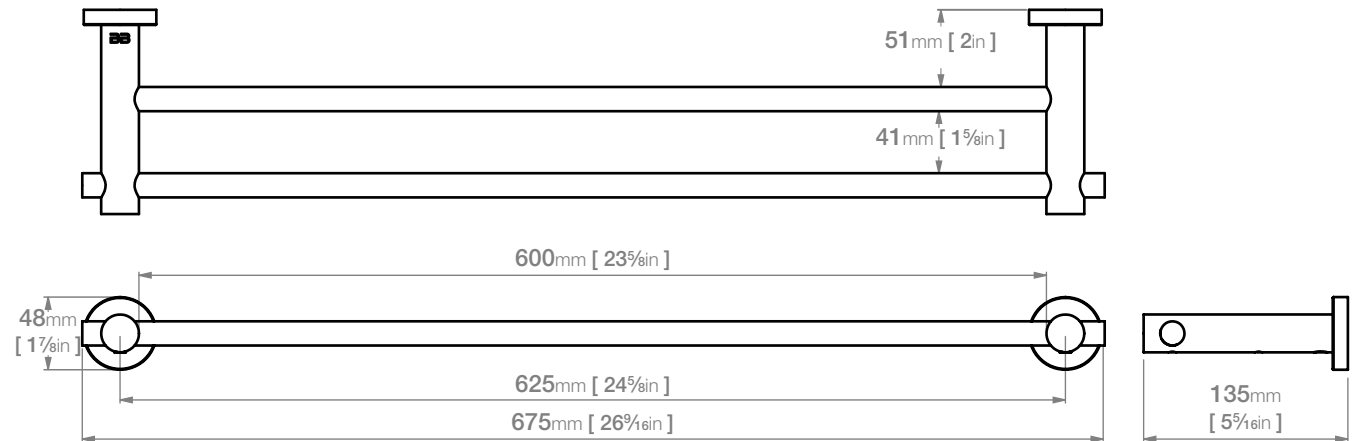

4882 DOUBLE TOWEL RAIL 650mm / 25"

4800 Series Exclusive Collection

*SOUTH AFRICA: Exclusively available through Cape Plumbing and Bathrooms, On Tap and Water Ways Stores ONLY.

Wall Fixings Supplied:
Masonry

Original UX Fischer® Wall Plug supplied, phased in from June 2015.

Code: 4882POLS

Finish: Polished

GRADE 304 Stainless Steel

Dimensions given are in **mm** and [**inches**].
Bathroom Butler® reserves the right to alter and/or remove designs from time to time without prior notice.
This drawing is to be used for reference purposes only. E &O.E.