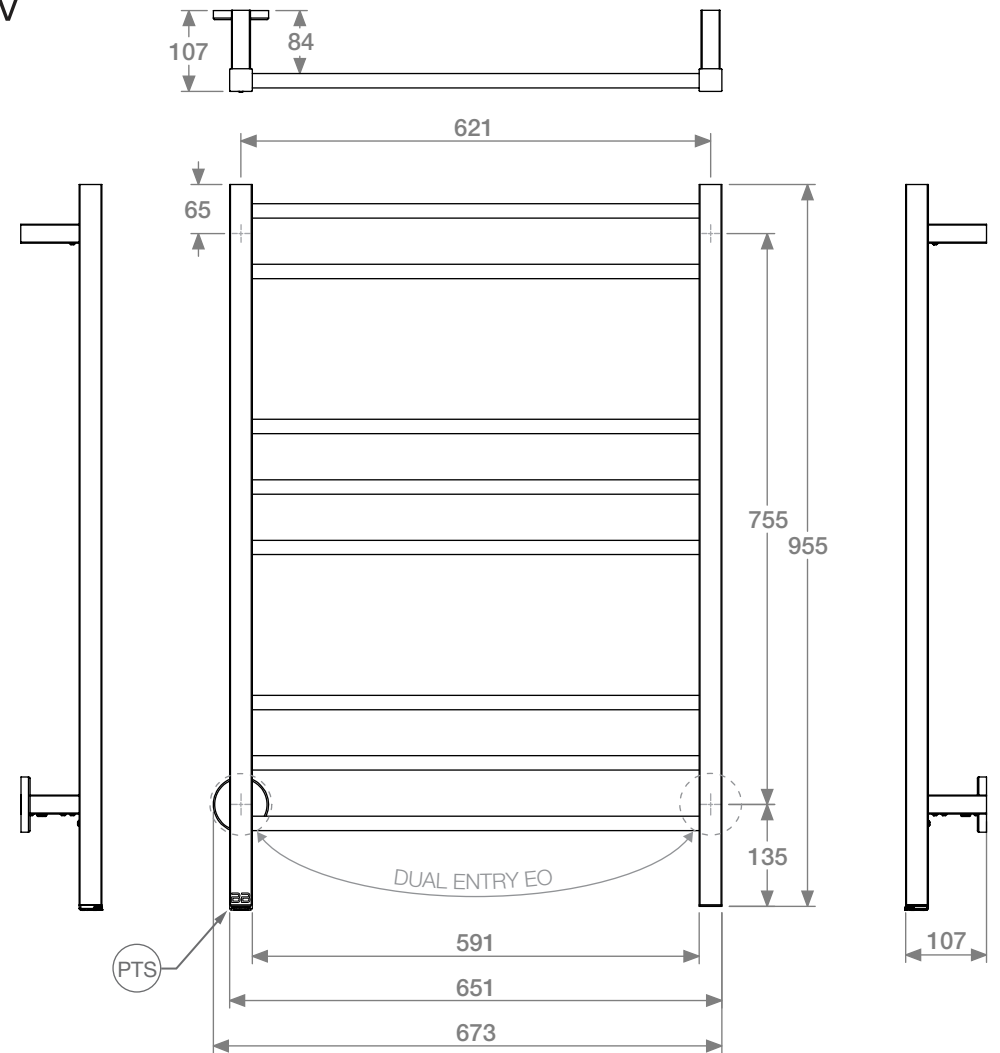

### HTR Technical Specifications:

**Model:** CON08231-PTS-POLS  
**Size:** 673mm (width) x 955mm (height)  
**Power:** 105 Watts  
**Current:** 0.46 Amps  
**Volts:** 230 VAC  
**IP Rating:** IPX5

Suggested Height of Electrical Outlet = 875mm  
*(this is only an indication as every installation is different)*

#### NOTES:

\*EO Denotes DUAL ENTRY Electrical Outlet connection

\*PTS Denotes location of PTSelect Switch

Dimensions given are in mm. Bathroom Butler® reserves the right to alter and/or remove designs from time to time without prior notice. This drawing is to be used for reference purposes only. E & O.E. This product may not be available in your specific country, please check local website for availability. Copyright Bathroom Butler® 2016