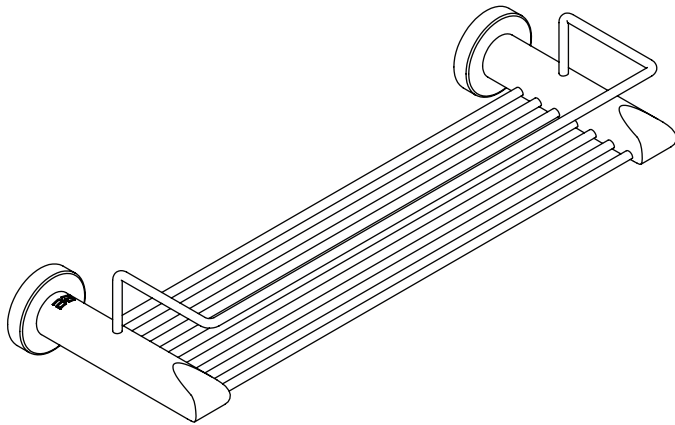

8220 SHOWER RACK 330mm / 13"

8200 Series Exclusive Collection

GRADE 304 Stainless Steel

Wall Fixings Supplied:
Masonry

Original UX Fischer® Wall Plug

Model: **BAAC8220####***

(*where #### is the relevant finish code)

**Please note that not all finishes are available as a stocked product in all countries. Additional surcharges, MOQ's and longer lead times may apply.

Dimensions given are in **mm** and **[inches]**. Bathroom Butler® reserves the right to alter and/or remove designs from time to time without prior notice. This drawing is to be used for reference purposes only. E & O.E.