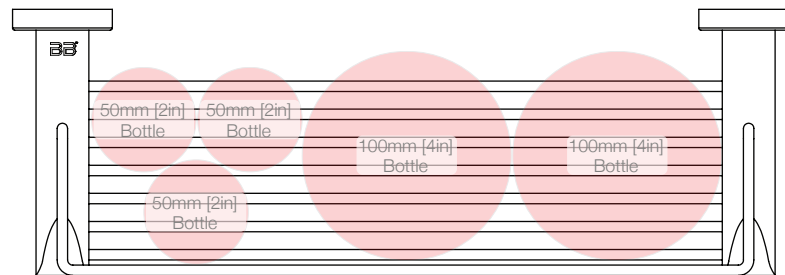

8220 SHOWER RACK 330mm / 13"

8200 Series Exclusive Collection

GRADE 304 Stainless Steel

Wall Fixings Supplied:
Masonry

Original UX Fischer® Wall Plug

Model: **BAAC8220####***

(*where #### is the relevant finish code)

**Please note that not all finishes are available as a stocked product in all countries. Additional surcharges, MOQ's and longer lead times may apply.

Dimensions given are in **mm** and **[inches]**. Bathroom Butler® reserves the right to alter and/or remove designs from time to time without prior notice. This drawing is to be used for reference purposes only. E & O.E.