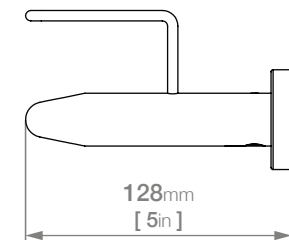

8220 SHOWER RACK 330mm / 13"

8200 Series Exclusive Collection

GRADE 304 Stainless Steel

Wall Fixings Supplied:
Masonry

Original UX Fischer® Wall Plug

Model: **BAAC8220####***

(*where #### is the relevant finish code)

**Please note that not all finishes are available as a stocked product in all countries. Additional surcharges, MOQ's and longer lead times may apply.

Dimensions given are in **mm** and **[inches]**. Bathroom Butler® reserves the right to alter and/or remove designs from time to time without prior notice. This drawing is to be used for reference purposes only. E & O.E.