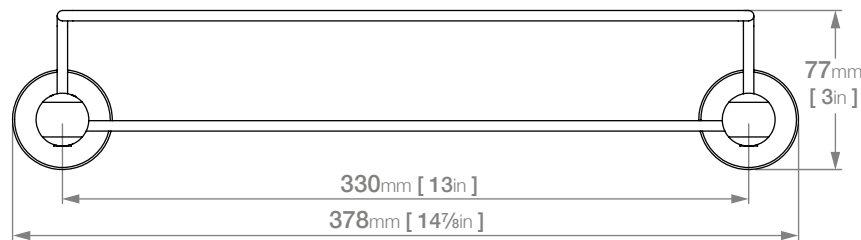

8220 SHOWER RACK 330mm / 13"

8200 Series Exclusive Collection

GRADE 304 Stainless Steel

Wall Fixings Supplied:
Masonry

Original UX Fischer® Wall Plug

Model: **BAAC8220####***

(*where #### is the relevant finish code)

**Please note that not all finishes are available as a stocked product in all countries. Additional surcharges, MOQ's and longer lead times may apply.

Dimensions given are in **mm** and **[inches]**. Bathroom Butler® reserves the right to alter and/or remove designs from time to time without prior notice. This drawing is to be used for reference purposes only. E & O.E.