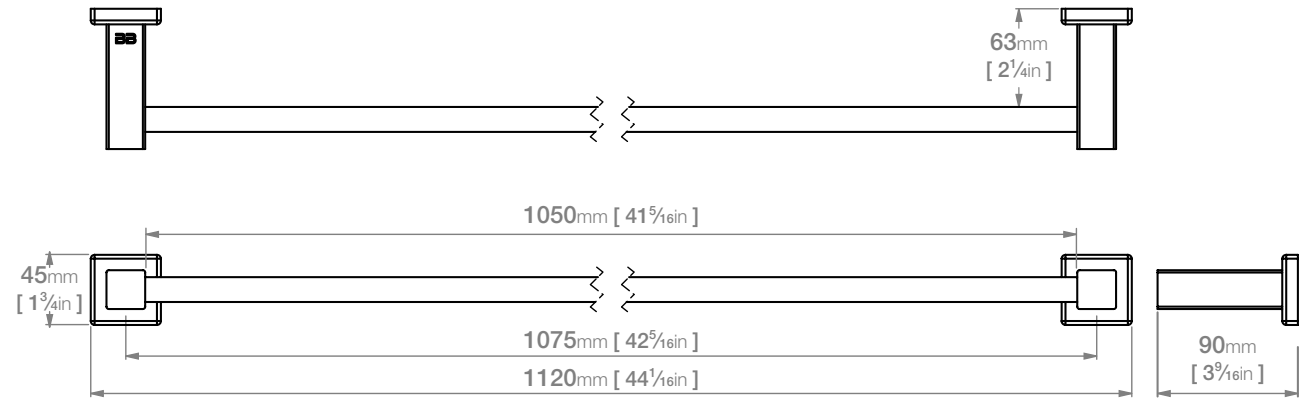

## 8500 Series Premium Collection

Wall Fixings Supplied:  
**Masonry**

Original UX Fischer® Wall Plug supplied, phased in from June 2015.

**Code:** 8578POLS  
**Finish:** Polished  
GRADE 304 Stainless Steel

**Code:** 8578BRSH  
**Finish:** Brushed  
GRADE 304 Stainless Steel

Dimensions given are in **mm** and [**inches**].  
Bathroom Butler® reserves the right to alter and/or remove designs from time to time without prior notice.  
This drawing is to be used for reference purposes only. E &O.E.