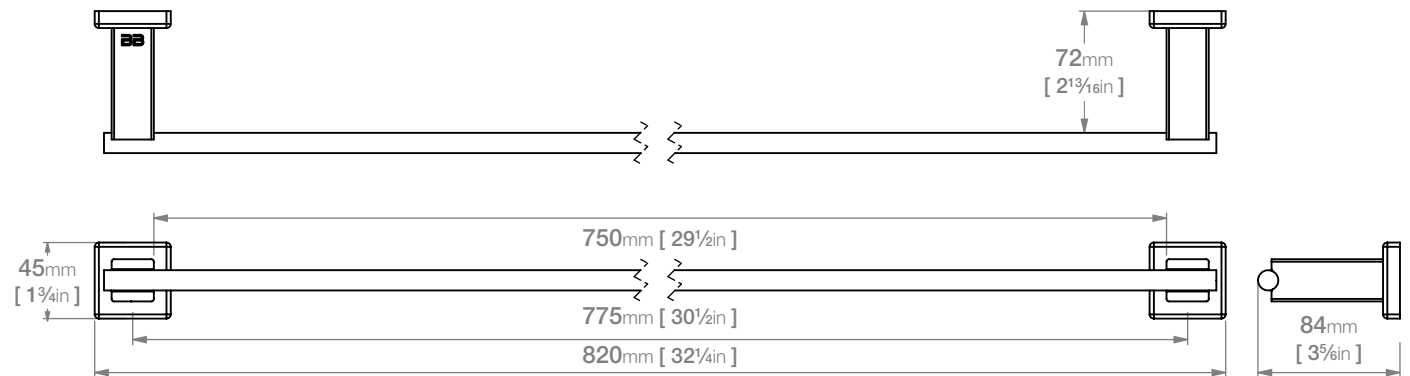

Copyright Bathroom Butler® 2019

BB™ BATHROOM BUTLER

USA: 631.464.2851 • info@bathroombutler.com • www.bathroombutler.com
South Africa: 0860 104 653 • info@bathroombutler.co.za • www.bathroombutler.co.za
Australia: 1300 133 320 • sales@bathe.net.au • www.bathe.net.au
Mauritius: 230 242 1248 • sales@lisinggroup.com • www.bathroombutler.com

Document version **1.2**
Product version **2.1**