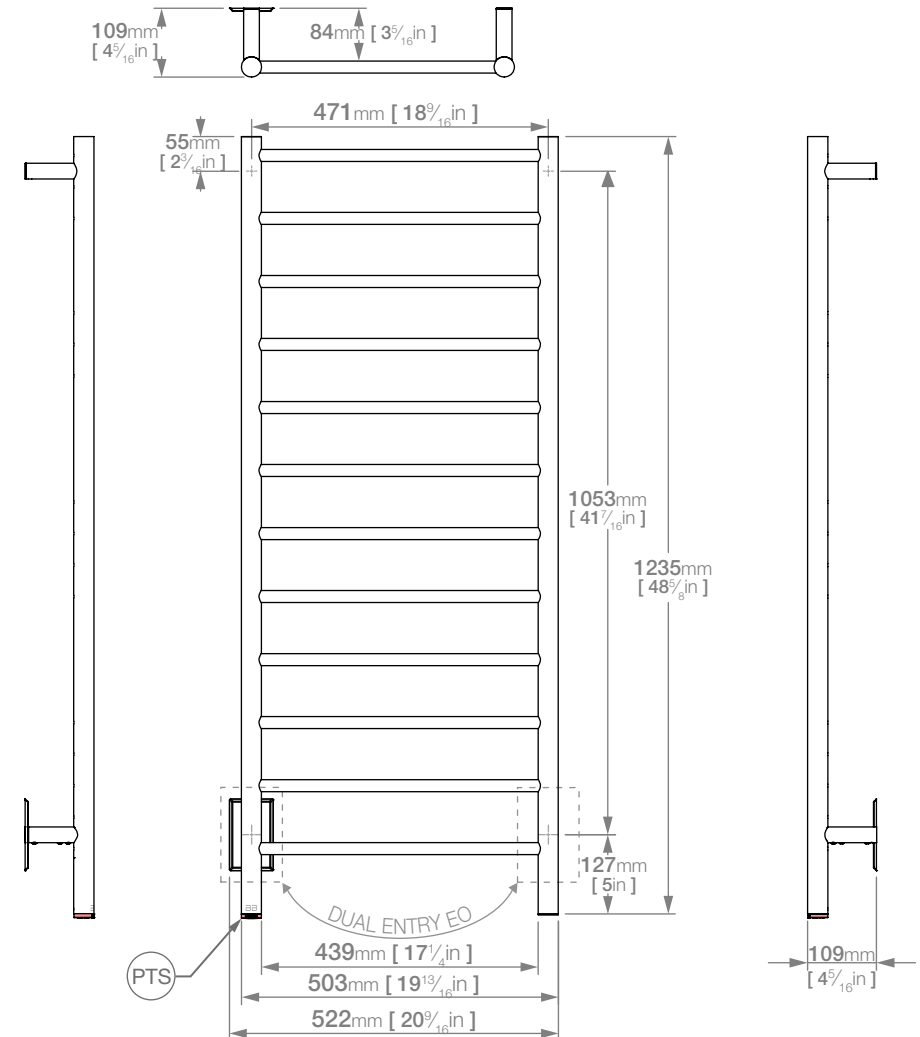

NATURAL 12 Bar 20in STR-PTS 120V

GRADE 304 Stainless Steel

Model/SKU: NAT12121-PTS-####*
 (*where #### is the relevant finish code)

HTR Technical Specifications:

Size: 20 $\frac{9}{16}$ " (width) x 48 $\frac{5}{8}$ " (height)

INPUT Voltage Range: 190VAC~250VAC

Operating Frequency: 60 Hz \pm 2%

Load Capability: 0.18A~4A

Load Control Range: 40~100%

Standby Current: 3.0mA

Suggested Height of Electrical Outlet = 750mm / 29 $\frac{1}{2}$ "
 (this is only an indication as every installation is different)

NOTES:

*EO Denotes DUAL ENTRY Electrical Outlet connection

*PTS Denotes location of PTSelect Switch

Dimensions given are in **mm**. Bathroom Butler® reserves the right to alter and/or remove designs from time to time without prior notice. This drawing is to be used for reference purposes only. E & O.E.