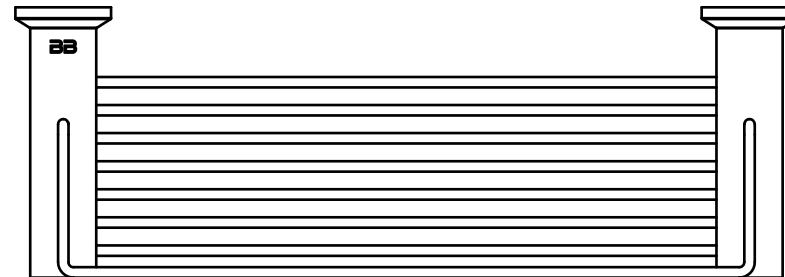

BB™ BATHROOM
BUTLER

USA: 631.464.2851 • info@bathroombutler.com • www.bathroombutler.com
South Africa: 0860 104 653 • info@bathroombutler.co.za • www.bathroombutler.co.za
Australia: 1300 133 320 • sales@bathe.net.au • www.bathe.net.au
Mauritius: 230 242 1248 • sales@lisinggroup.com • www.bathroombutler.com

Document version **2.2**
Product version **2.1**