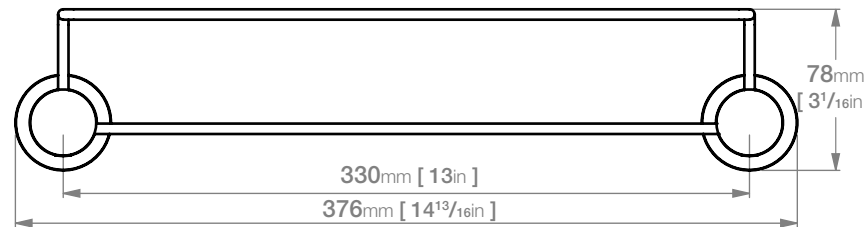

BB™ BATHROOM
BUTLER

USA: 631.464.2851 • info@bathroombutler.com • www.bathroombutler.com
South Africa: 0860 104 653 • info@bathroombutler.co.za • www.bathroombutler.co.za
Australia: 1300 133 320 • sales@bathe.net.au • www.bathe.net.au
Mauritius: 230 242 1248 • sales@lisinggroup.com • www.bathroombutler.com

Document version **2.2**
Product version **2.1**