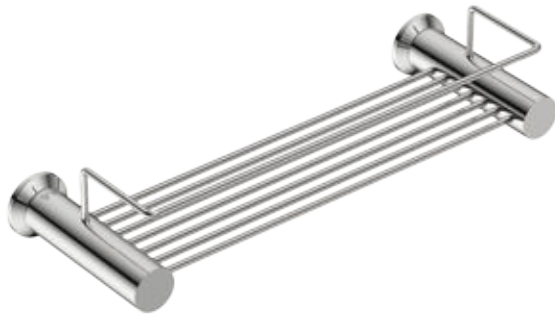

5620 SHOWER RACK 330mm / 13"

5600 Series Exclusive Collection

*Exclusively available through Bathroom Bizarre Stores

Wall Fixings Supplied:
Masonry

Original UX Fischer® Wall Plug
supplied, phased in from June 2015.

Code: 5620POL5

Finish: Polished

GRADE 304 Stainless Steel

Dimensions given are in **mm** and **[inches]**.

Bathroom Butler® reserves the right to alter and/or remove designs from time to time without prior notice.