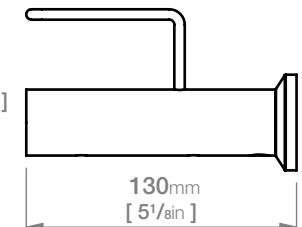

BB™ BATHROOM
BUTLER

USA: 631.464.2851 • info@bathroombutler.com • www.bathroombutler.com
South Africa: 0860 104 653 • info@bathroombutler.co.za • www.bathroombutler.co.za
Australia: 1300 133 320 • sales@bathe.net.au • www.bathe.net.au
Mauritius: 230 242 1248 • sales@lisinggroup.com • www.bathroombutler.com

Document version **2.2**
Product version **2.1**