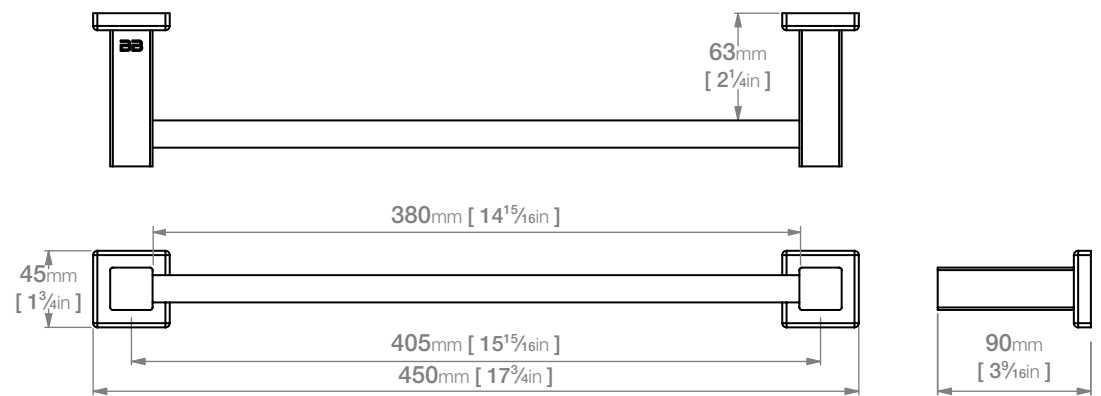

USA: 631.464.2851 • info@bathroombutler.com • www.bathroombutler.com
South Africa: 0860 104 653 • info@bathroombutler.co.za • www.bathroombutler.co.za
Australia: 1300 133 320 • sales@bathe.net.au • www.bathe.net.au
Mauritius: 230 242 1248 • sales@lisinggroup.com • www.bathroombutler.com

Document version **2.3**
Product version **2.1**