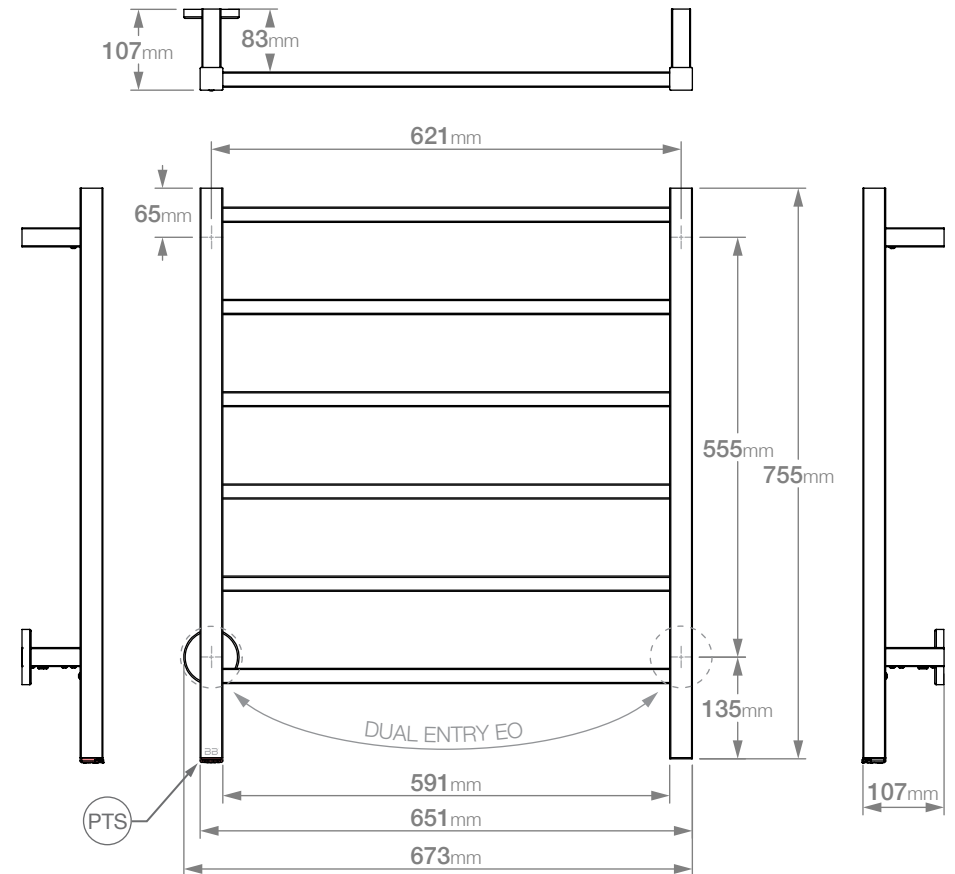

CUBIC 6 Bar 650mm STR-PTS 230V

GRADE 304 Stainless Steel

Model/SKU: CUB06231-PTS-####*
(*where #### is the relevant finish code)

HTR Technical Specifications:

Size: 673mm (width) x 755mm (height)

Power: 90 Watts

INPUT Voltage Range: 190VAC~250VAC

Operating Frequency: 50 Hz \pm 2%

Load Capability: 0.18A~4A

Load Control Range: 40~100%

Standby Current: 3.0mA

Suggested Height of Electrical Outlet = 1050mm
(this is only an indication as every installation is different)

NOTES:

*EO Denotes DUAL ENTRY Electrical Outlet connection

*PTS Denotes location of PTSelect Switch

Dimensions given are in mm. Bathroom Butler® reserves the right to alter and/or remove designs from time to time without prior notice. This drawing is to be used for reference purposes only. E & O.E.