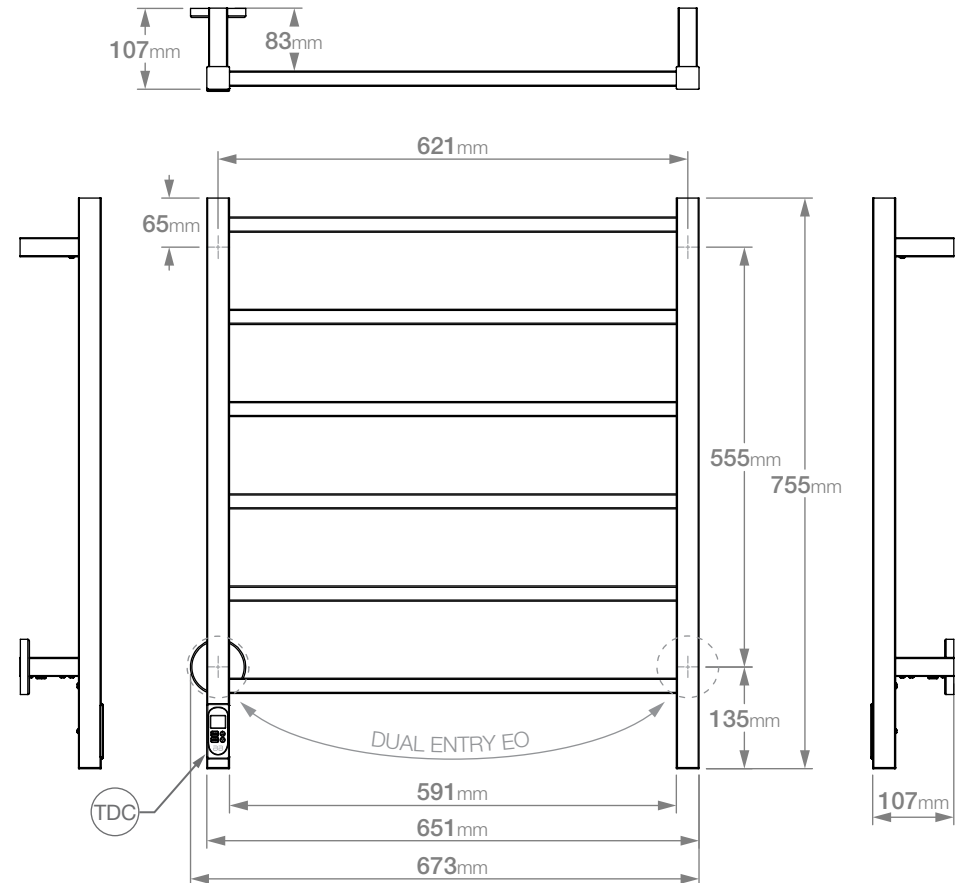

CUBIC 6 Bar 650mm STR-TDC 230V

GRADE 304 Stainless Steel

Model/SKU: CUB06231-TDC-####*
(*where #### is the relevant finish code)

HTR Technical Specifications:

Size: 673mm (width) x 755mm (height)

Power: 90 Watts

Controller Technical Specifications:

INPUT Voltage Range: 190VAC~250VAC

Operating Frequency: 50 Hz \pm 2%

Load Capability: 0.18A~4A

Load Control Range: 40~100%

Standby Current: 3.5mA

Suggested Height of Electrical Outlet = 1050mm
(this is only an indication as every installation is different)

NOTES:

*EO Denotes DUAL ENTRY Electrical Outlet connection

*TDC Denotes location of TDC Timer

Dimensions given are in **mm**. Bathroom Butler® reserves the right to alter and/or remove designs from time to time without prior notice. This drawing is to be used for reference purposes only. E &O.E.