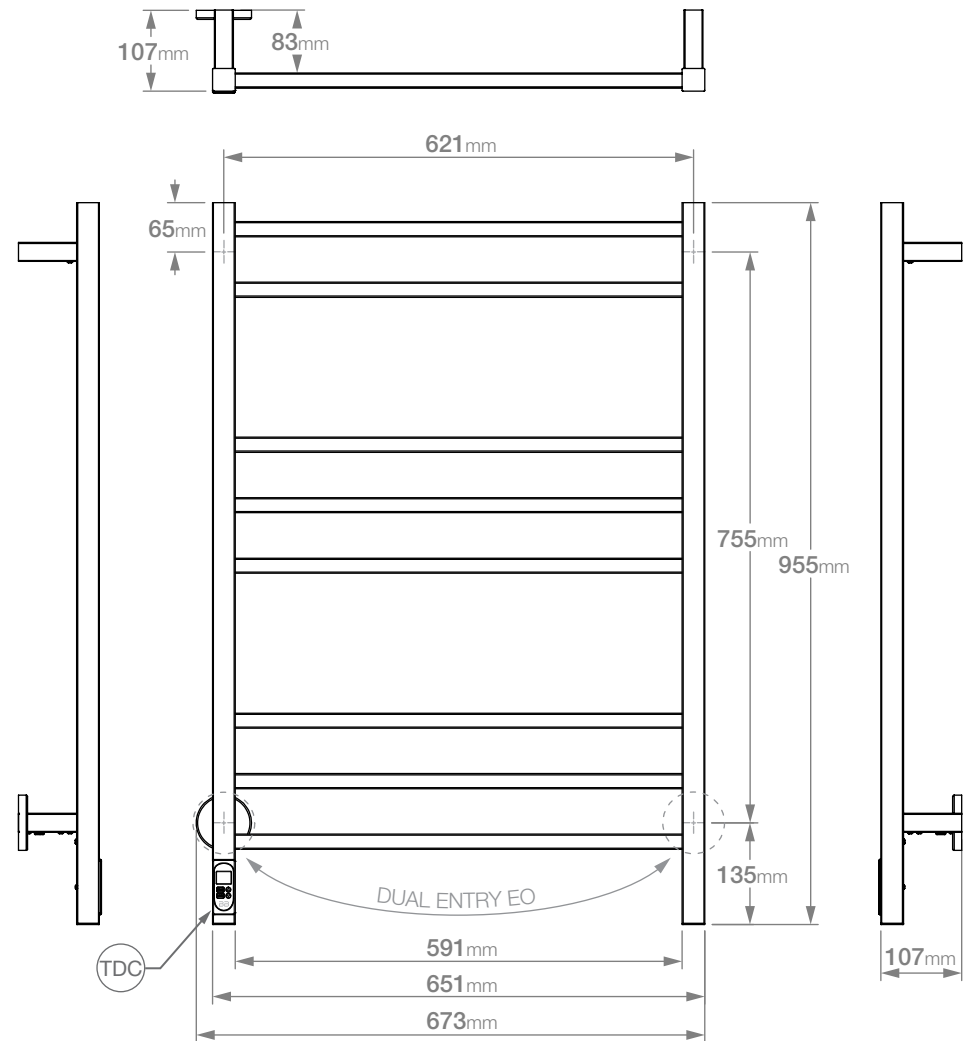

CUBIC 8 Bar 650mm STR-TDC 230V

GRADE 304 Stainless Steel

Model/SKU: CUB08231-TDC-####*
 (*where #### is the relevant finish code)

HTR Technical Specifications:

Size: 673mm (width) x 955mm (height)

Power: 130 Watts

Controller Technical Specifications:

INPUT Voltage Range: 190VAC~250VAC

Operating Frequency: 50 Hz \pm 2%

Load Capability: 0.18A~4A

Load Control Range: 40~100%

Standby Current: 3.5mA

Suggested Height of Electrical Outlet = 875mm
 (this is only an indication as every installation is different)

NOTES:

*EO Denotes DUAL ENTRY Electrical Outlet connection

*TDC Denotes location of TDC Timer

Dimensions given are in **mm**. Bathroom Butler® reserves the right to alter and/or remove designs from time to time without prior notice. This drawing is to be used for reference purposes only. E & O.E.