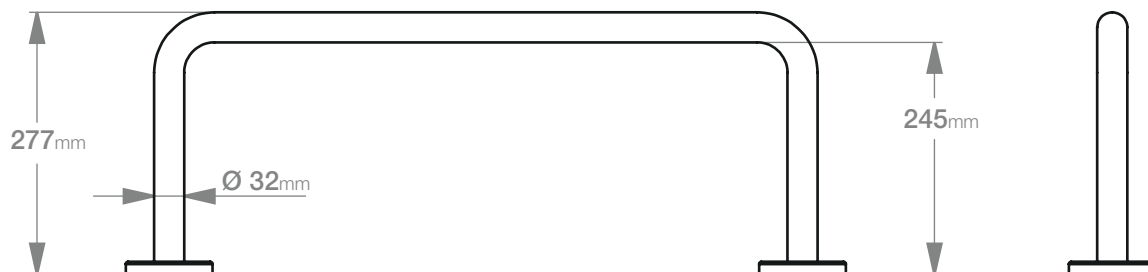

Code: GRCS02B

Finish: Brushed

GRADE 304 Stainless Steel

Dimensions given are in mm.

Bathroom Butler® reserves the right to alter and/or remove designs from time to time without prior notice.

This drawing is to be used for reference purposes only. E &O.E.

Copyright Bathroom Butler® 2019