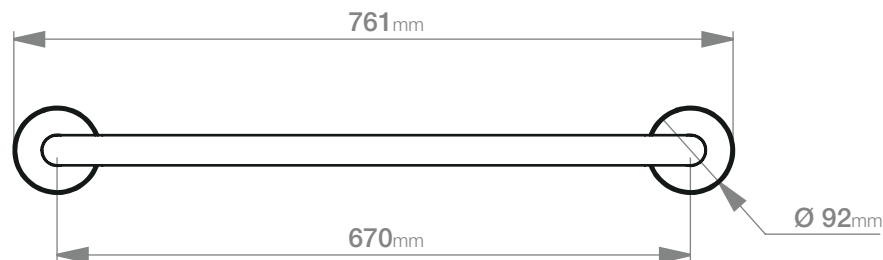

CISTERN RAIL 670mm

GRAB RAILS

Wall Fixings Supplied:
Masonry

Code: GRCS02B

Finish: Brushed

GRADE 304 Stainless Steel

Dimensions given are in mm.

Bathroom Butler® reserves the right to alter and/or remove designs from time to time without prior notice.

This drawing is to be used for reference purposes only. E &O.E.

Copyright Bathroom Butler® 2019

BB™ BATHROOM BUTLER