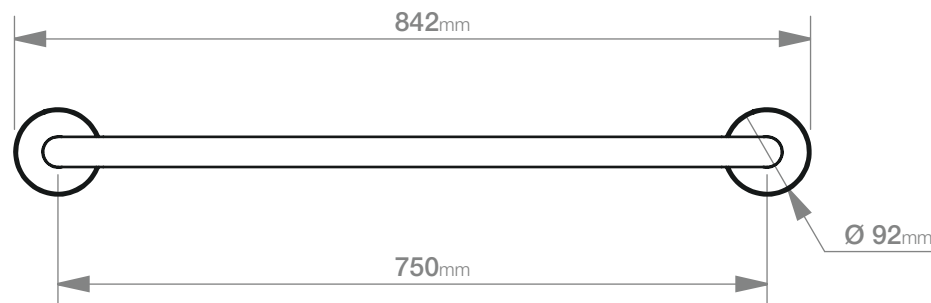

CISTERN RAIL 750mm

GRAB RAILS

Wall Fixings Supplied:
Masonry

Code: GRCS01B

Finish: Brushed

GRADE 304 Stainless Steel

Dimensions given are in mm.

Bathroom Butler® reserves the right to alter and/or remove designs from time to time without prior notice.

This drawing is to be used for reference purposes only. E &O.E.

Copyright Bathroom Butler® 2016

BB™ BATHROOM
BUTLER