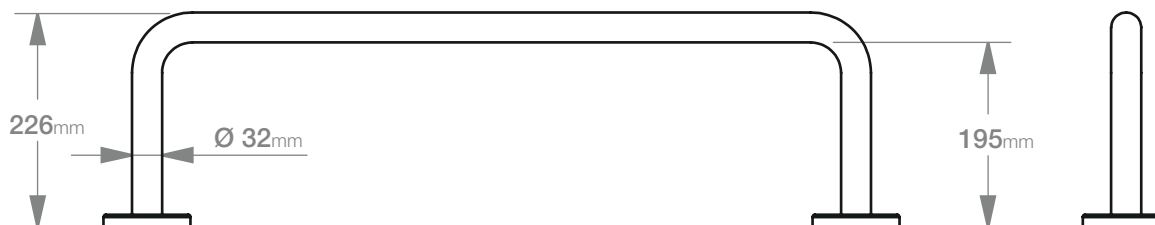

Code: GRCS01B

Finish: Brushed

GRADE 304 Stainless Steel

Dimensions given are in mm.

Bathroom Butler® reserves the right to alter and/or remove designs from time to time without prior notice.

This drawing is to be used for reference purposes only. E &O.E.

Copyright Bathroom Butler® 2016