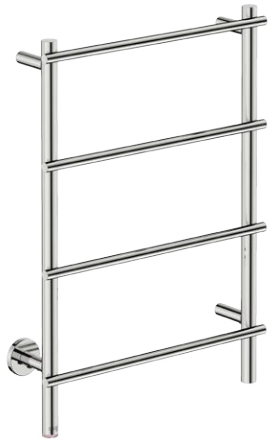

LOFT 4 Bar 550mm STR-PTS 230V

POLISHED GRADE 304 Stainless Steel

Controller Features - PTSelect Switch:

- Temperature Adjustment • ON / OFF Switch • RED LED Indicator

Controller Technical Specifications:

Controller: PTSelect Switch
INPUT Voltage Range: 190VAC~250VAC
Operating Frequency: 50 Hz $\pm 2\%$
Load Capability: 0.18A~4A
Load Control Range: 40~100%
Standby Current: 3.0mA

HTR Technical Specifications:

Model: LOF04221-PTS-POLS
Size: 563mm (width) x 774mm (height)
Power: 70 Watts
Current: 0.30 Amps
Volts: 230 VAC
IP Rating: IPX5

Suggested Height of Electrical Outlet = 1000mm
(this is only an indication as every installation is different)

NOTES:

*EO Denotes DUAL ENTRY Electrical Outlet connection

*PTS Denotes location of PTSelect Switch

Dimensions given are in mm. Bathroom Butler® reserves the right to alter and/or remove designs from time to time without prior notice. This drawing is to be used for reference purposes only. E & O.E. This product may not be available in your specific country, please check local website for availability. Copyright Bathroom Butler® 2016