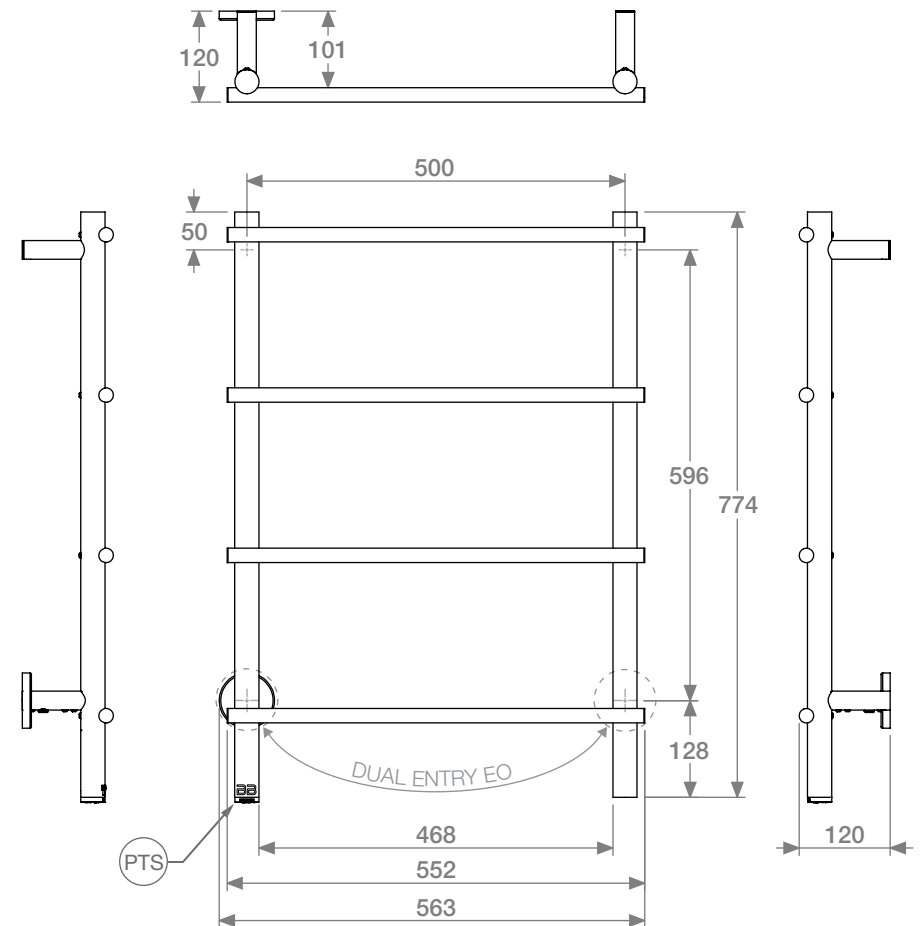

LOFT 4 Bar 550mm STR-PTS 230V

POLISHED GRADE 304 Stainless Steel

Controller Features - PTSelect Switch:

- Temperature Adjustment • ON / OFF Switch • RED LED Indicator

Controller Technical Specifications:

Controller: PTSelect Switch
INPUT Voltage Range: 190VAC~250VAC
Operating Frequency: 50 Hz $\pm 2\%$
Load Capability: 0.18A~4A
Load Control Range: 40~100%
Standby Current: 3.0mA

HTR Technical Specifications:

Model: LOF04221-PTS-POLS
Size: 563mm (width) x 774mm (height)
Power: 70 Watts
Current: 0.30 Amps
Volts: 230 VAC
IP Rating: IPX5

Suggested Height of Electrical Outlet = 1000mm
(this is only an indication as every installation is different)

NOTES:

*EO Denotes DUAL ENTRY Electrical Outlet connection

*PTS Denotes location of PTSelect Switch

Dimensions given are in mm. Bathroom Butler® reserves the right to alter and/or remove designs from time to time without prior notice. This drawing is to be used for reference purposes only. E & O.E. This product may not be available in your specific country, please check local website for availability. Copyright Bathroom Butler® 2016