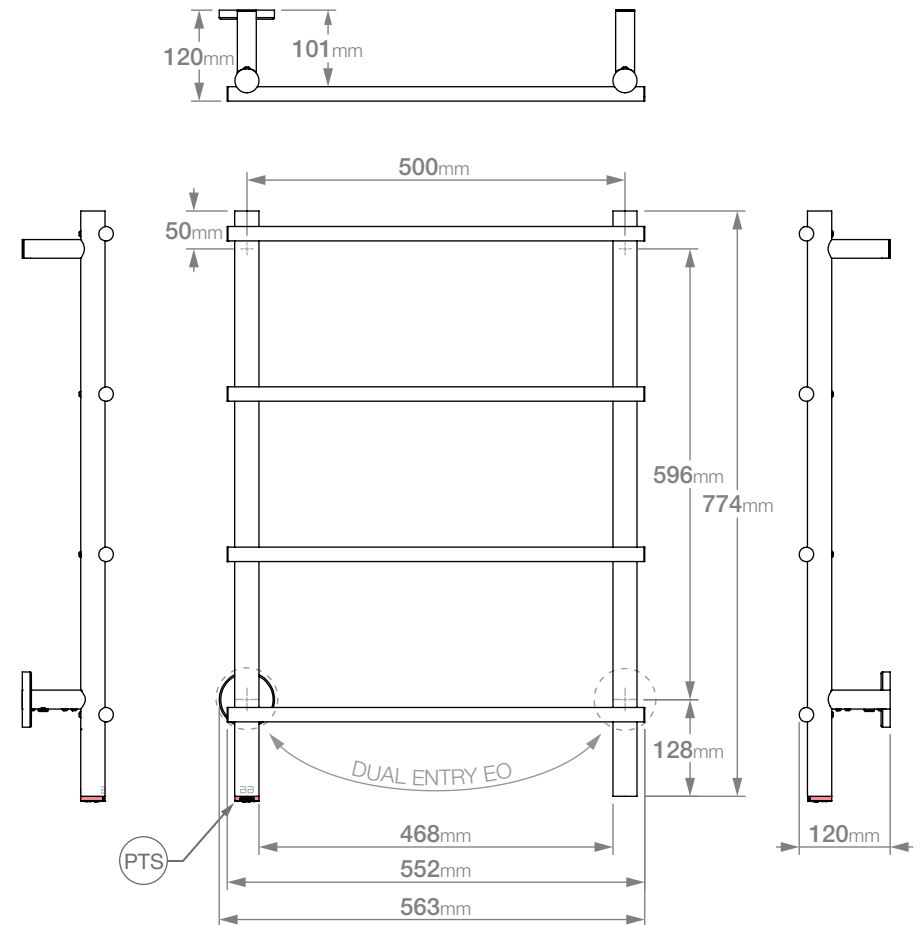

LOFT 4 Bar 550mm STR-PTS 230V

GRADE 304 Stainless Steel

Model/SKU: LOF04221-PTS-####*
(*where #### is the relevant finish code)

HTR Technical Specifications:

Size: 563mm (width) x 774mm (height)

Power: 70 Watts

INPUT Voltage Range: 190VAC~250VAC

Operating Frequency: 50 Hz ±2%

Load Capability: 0.18A~4A

Load Control Range: 40~100%

Standby Current: 3.0mA

Suggested Height of Electrical Outlet = 1000mm
(this is only an indication as every installation is different)

NOTES:

*EO Denotes DUAL ENTRY Electrical Outlet connection

*PTS Denotes location of PTSelect Switch

Dimensions given are in **mm**. Bathroom Butler® reserves the right to alter and/or remove designs from time to time without prior notice. This drawing is to be used for reference purposes only. E & O.E.