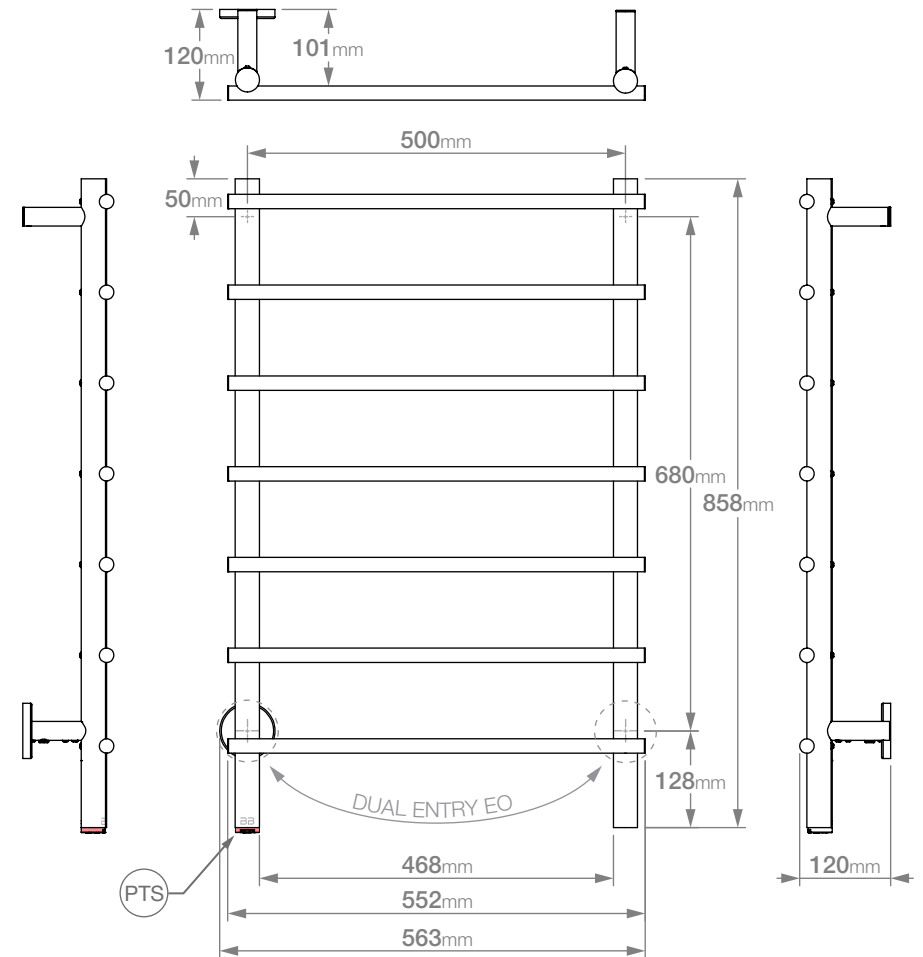

# LOFT 7 Bar 550mm STR-PTS 230V

GRADE 304 Stainless Steel

**Model/SKU:** LOF07221-PTS-####\*  
(\*where #### is the relevant finish code)

## HTR Technical Specifications:

**Size:** 563mm (width) x 858mm (height)

**Power:** 90 Watts

**Current:** 0.39 Amps

**Volts:** 230 VAC

**IP Rating:** IPX5

**Controller Fitted:** PTSelect Switch (PTS)

Suggested Height of Electrical Outlet = 950mm  
(this is only an indication as every installation is different)

## NOTES:

\*EO Denotes DUAL ENTRY Electrical Outlet connection

\*PTS Denotes location of PTSelect Switch

Dimensions given are in **mm**. Bathroom Butler® reserves the right to alter and/or remove designs from time to time without prior notice. This drawing is to be used for reference purposes only. E & O.E.