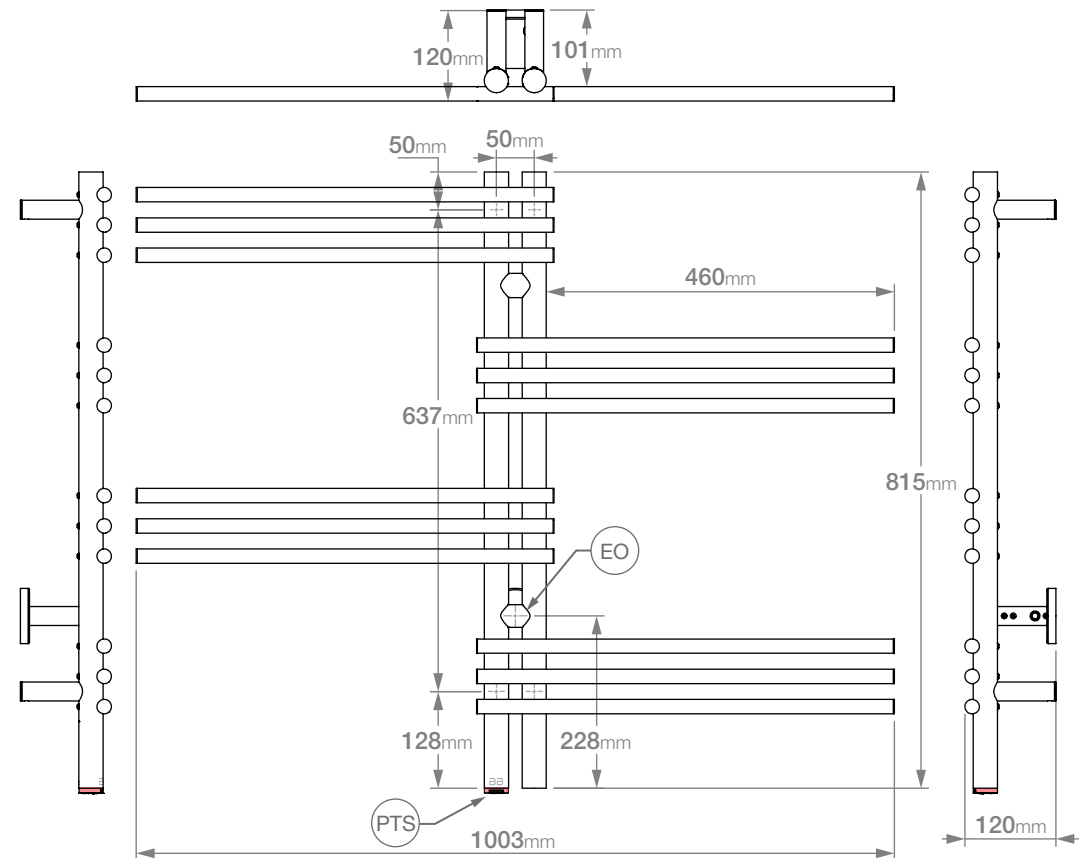

LOFT DUO 12 Bar 1000mm STR-PTS 230V

GRADE 304 Stainless Steel

Model/SKU: LOD12251-PTS-####*
 (*where #### is the relevant finish code)

HTR Technical Specifications:

Size: 1003mm (width) x 815mm (height)

Power: 120 Watts

INPUT Voltage Range: 190VAC~250VAC

Operating Frequency: 50 Hz \pm 2%

Load Capability: 0.18A~4A

Load Control Range: 40~100%

Standby Current: 3.0mA

Suggested Height of Electrical Outlet = 950mm
 (this is only an indication as every installation is different)

NOTES:

*EO Denotes DUAL ENTRY Electrical Outlet connection

*PTS Denotes location of PTSelect Switch

Dimensions given are in **mm**. Bathroom Butler® reserves the right to alter and/or remove designs from time to time without prior notice. This drawing is to be used for reference purposes only. E &O.E.