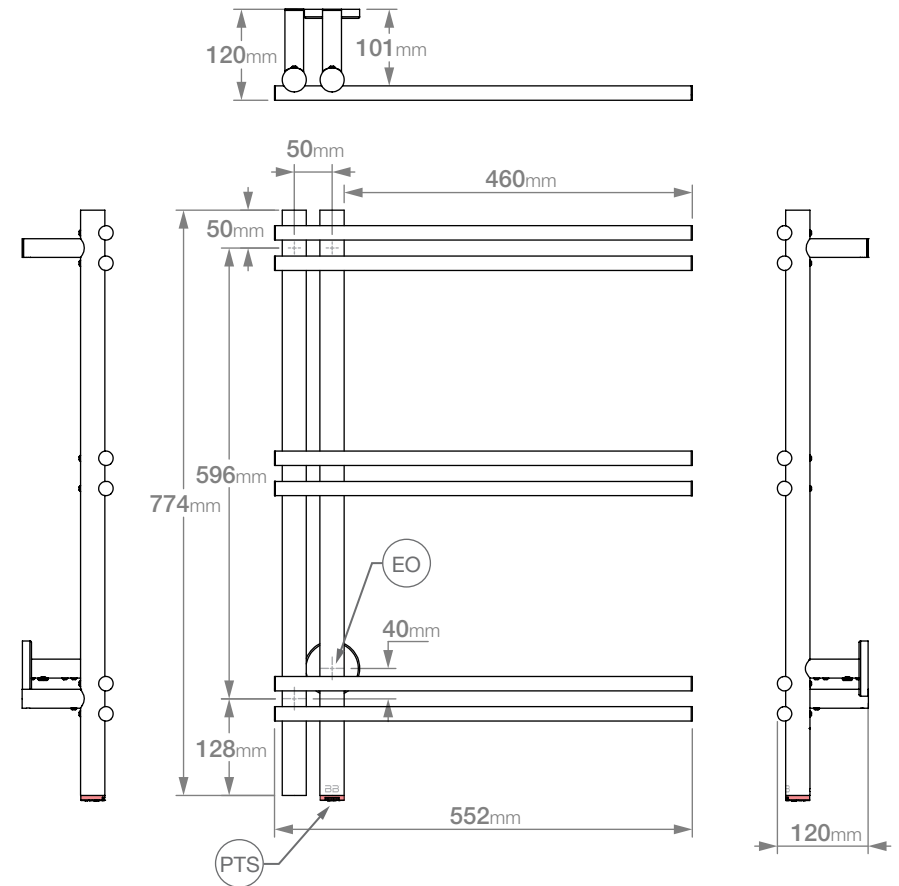

LOFT TWIN 6 Bar 550mm STR-PTS 230V

GRADE 304 Stainless Steel

Model/SKU: LOT06221-PTS-####*
 (*where #### is the relevant finish code)

HTR Technical Specifications:

Size: 563mm (width) x 774mm (height)

Power: 75 Watts

INPUT Voltage Range: 190VAC~250VAC

Operating Frequency: 50 Hz $\pm 2\%$

Load Capability: 0.18A~4A

Load Control Range: 40~100%

Standby Current: 3.0mA

Suggested Height of Electrical Outlet = 1000mm
 (this is only an indication as every installation is different)

NOTES:

*EO Denotes DUAL ENTRY Electrical Outlet connection

*PTS Denotes location of PTSelect Switch

Dimensions given are in mm. Bathroom Butler® reserves the right to alter and/or remove designs from time to time without prior notice. This drawing is to be used for reference purposes only. E & O.E.