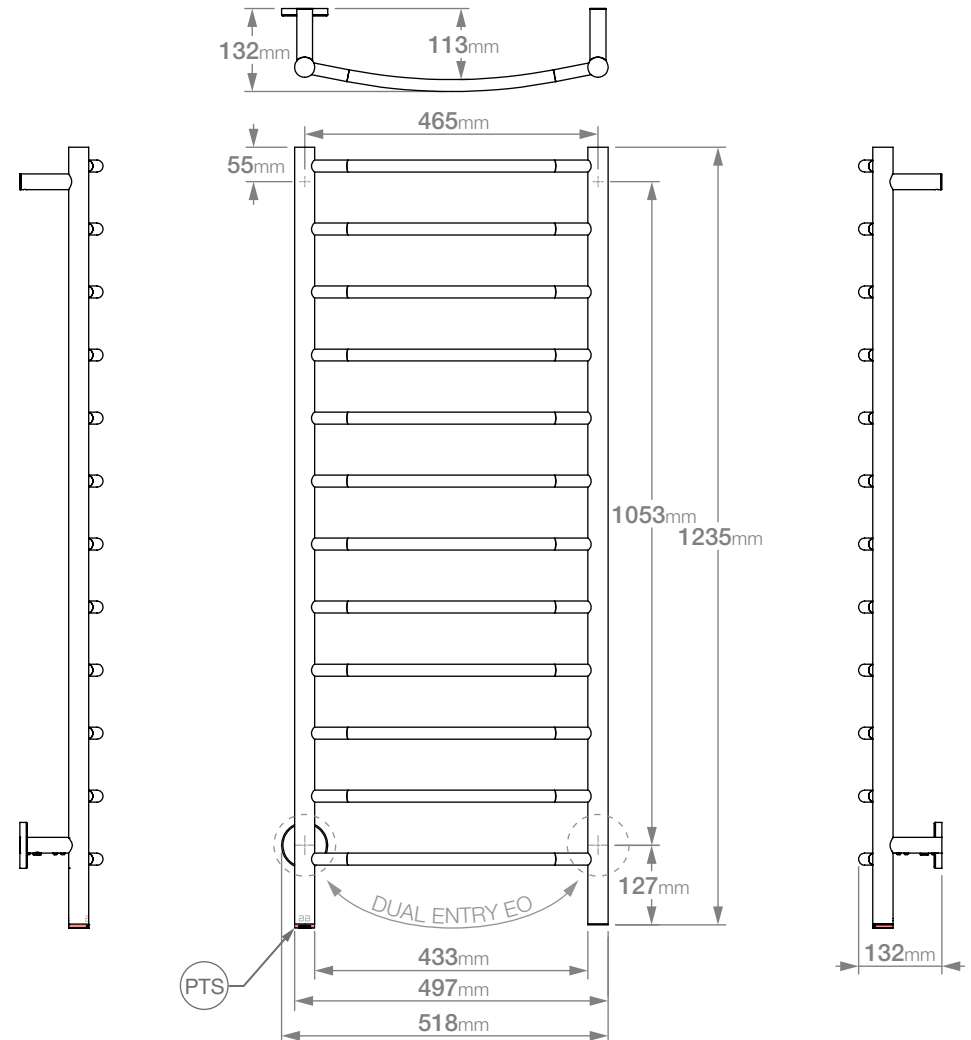

## HTR Technical Specifications:

Size: 518mm (width) x 1235mm (height)

Power: 150 Watts

Current: 0.65 Amps

Volts: 230 VAC

IP Rating: IPX5

**Controller Fitted:** PTSelect Switch (PTS)

## Controller Technical Specifications:

INPUT Voltage Range: 190VAC~250VAC

Operating Frequency: 50 Hz  $\pm$ 2%

Load Capability: 0.18A~4A

Load Control Range: 40~100%

Standby Current: 3.0mA

Suggested Height of Electrical Outlet = 750mm

## NOTES:

\*EO Denotes DUAL ENTRY Electrical Outlet connection

\*PTS Denotes location of PTSelect Switch

Dimensions given are in mm. Bathroom Butler® reserves the right to alter and/or remove designs from time to time without prior notice. This drawing is to be used for reference purposes only. E & O.E.