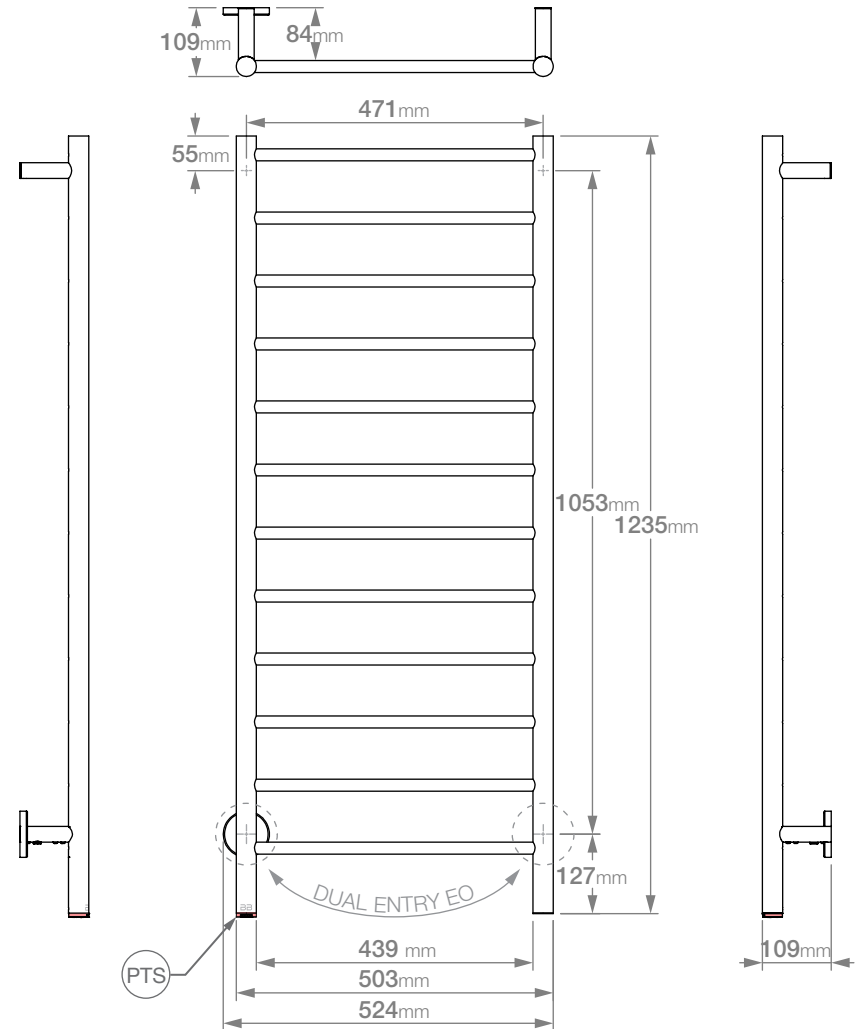

NATURAL 12 Bar 500mm STR-PTS 230V

GRADE 304 Stainless Steel

Model/SKU: NAT12221-PTS-####*

(*where #### is the relevant finish code)

HTR Technical Specifications:

Size: 524mm (width) x 1235mm (height)

Power: 150 Watts

INPUT Voltage Range: 190VAC~250VAC

Operating Frequency: 50 Hz \pm 2%

Load Capability: 0.18A~4A

Load Control Range: 40~100%

Standby Current: 3.0mA

Suggested Height of Electrical Outlet = 750mm

(this is only an indication as every installation is different)

NOTES:

*EO Denotes DUAL ENTRY Electrical Outlet connection

*PTS Denotes location of PTSelect Switch

Copyright Bathroom Butler® 2021

Dimensions given are in mm. Bathroom Butler® reserves the right to alter and/or remove designs from time to time without prior notice. This drawing is to be used for reference purposes only. E & O.E.