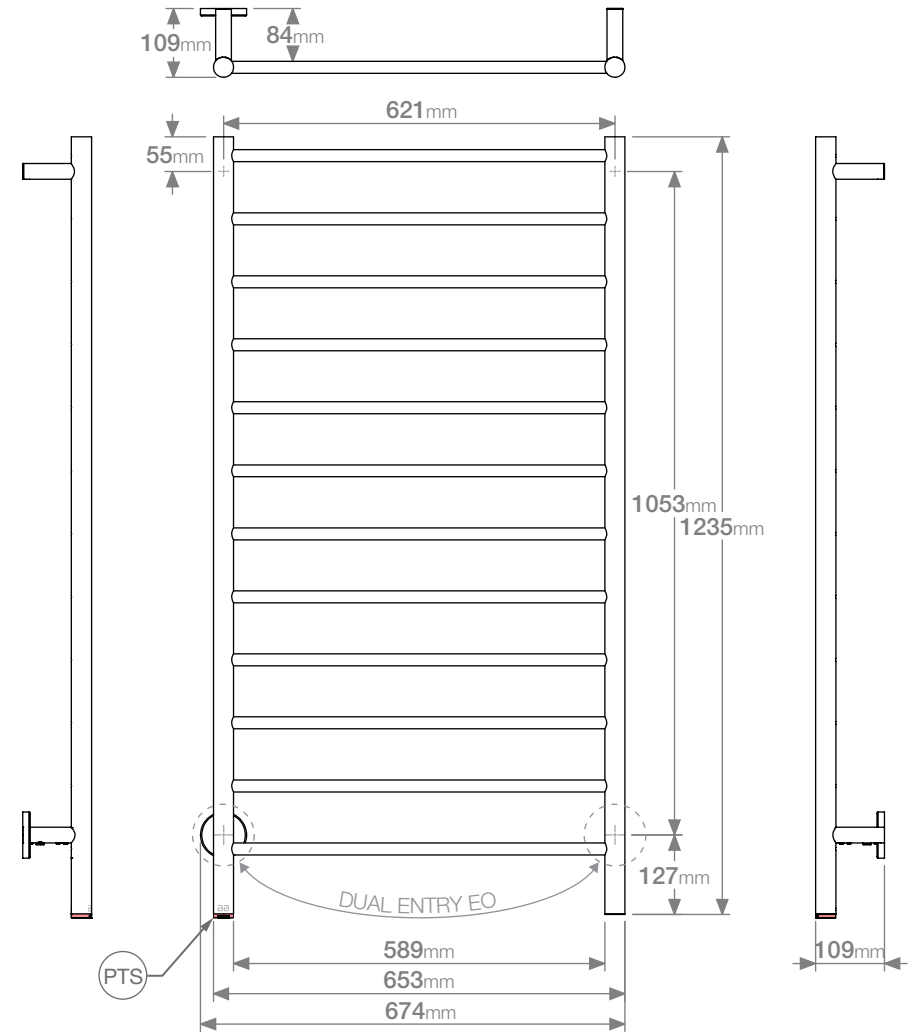

NATURAL 12 Bar 650mm STR-PTS 230V

GRADE 304 Stainless Steel

Model/SKU: NAT12231-PTS-####*
(*where #### is the relevant finish code)

HTR Technical Specifications:

Size: 674mm (width) x 1235mm (height)

Power: 180 Watts

INPUT Voltage Range: 190VAC~250VAC

Operating Frequency: 50 Hz \pm 2%

Load Capability: 0.18A~4A

Load Control Range: 40~100%

Standby Current: 3.0mA

Suggested Height of Electrical Outlet = 750mm
(this is only an indication as every installation is different)

NOTES:

*EO Denotes DUAL ENTRY Electrical Outlet connection

*PTS Denotes location of PTSelect Switch

Dimensions given are in mm. Bathroom Butler® reserves the right to alter and/or remove designs from time to time without prior notice. This drawing is to be used for reference purposes only. E & O. E.