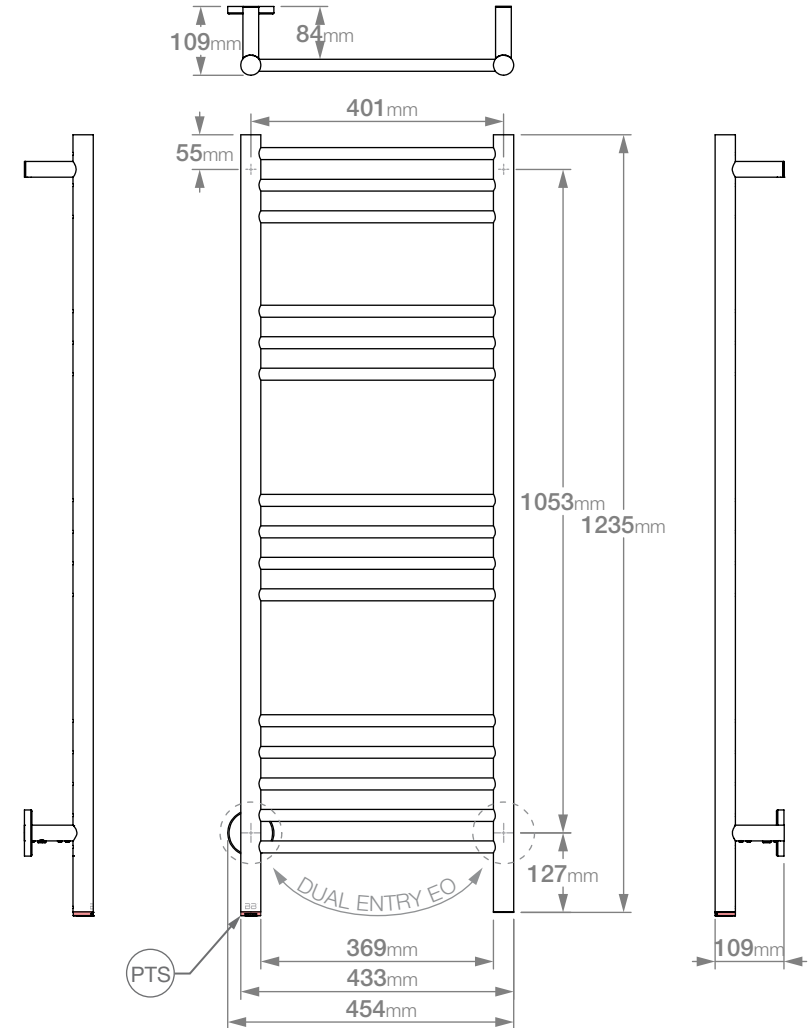

## HTR Technical Specifications:

**Size:** 453mm (width) x 1235mm (height)

**Power:** 90 Watts

**Current:** 0.39 Amps

**Volts:** 230 VAC

**IP Rating:** IPX5

**Controller Fitted:** PTSelect Switch (PTS)

Suggested Height of Electrical Outlet = 750mm

(this is only an indication as every installation is different)

## NOTES:

\*EO Denotes DUAL ENTRY Electrical Outlet connection

\*PTS Denotes location of PTSelect Switch

Dimensions given are in mm. Bathroom Butler® reserves the right to alter and/or remove designs from time to time without prior notice. This drawing is to be used for reference purposes only. E & O.E.