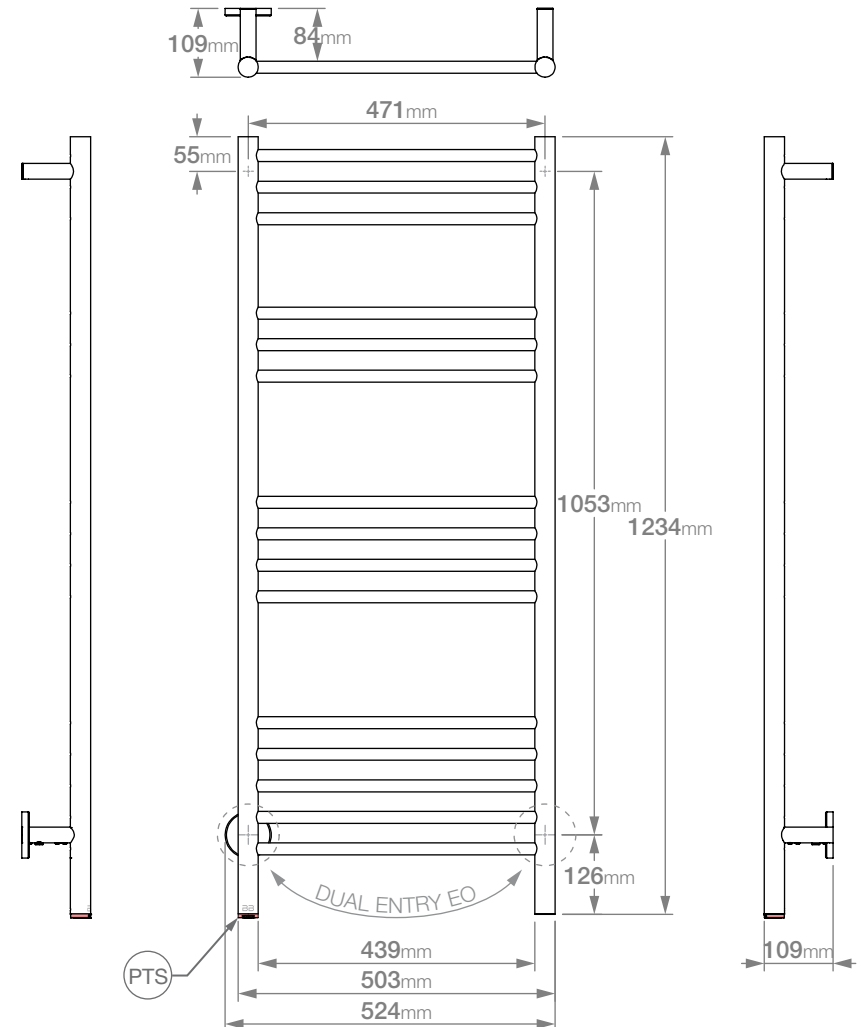

NATURAL 15 Bar 500mm STR-PTS 230V

GRADE 304 Stainless Steel

Model/SKU: NAT15221-PTS-####*
(*where #### is the relevant finish code)

HTR Technical Specifications:

Size: 524mm (width) x 1235mm (height)

Power: 115 Watts

INPUT Voltage Range: 190VAC~250VAC

Operating Frequency: 50 Hz \pm 2%

Load Capability: 0.18A~4A

Load Control Range: 40~100%

Standby Current: 3.0mA

Suggested Height of Electrical Outlet = 750mm
(this is only an indication as every installation is different)

NOTES:

*EO Denotes DUAL ENTRY Electrical Outlet connection

*PTS Denotes location of PTSelect Switch

Dimensions given are in mm. Bathroom Butler® reserves the right to alter and/or remove designs from time to time without prior notice. This drawing is to be used for reference purposes only. E & O.E.