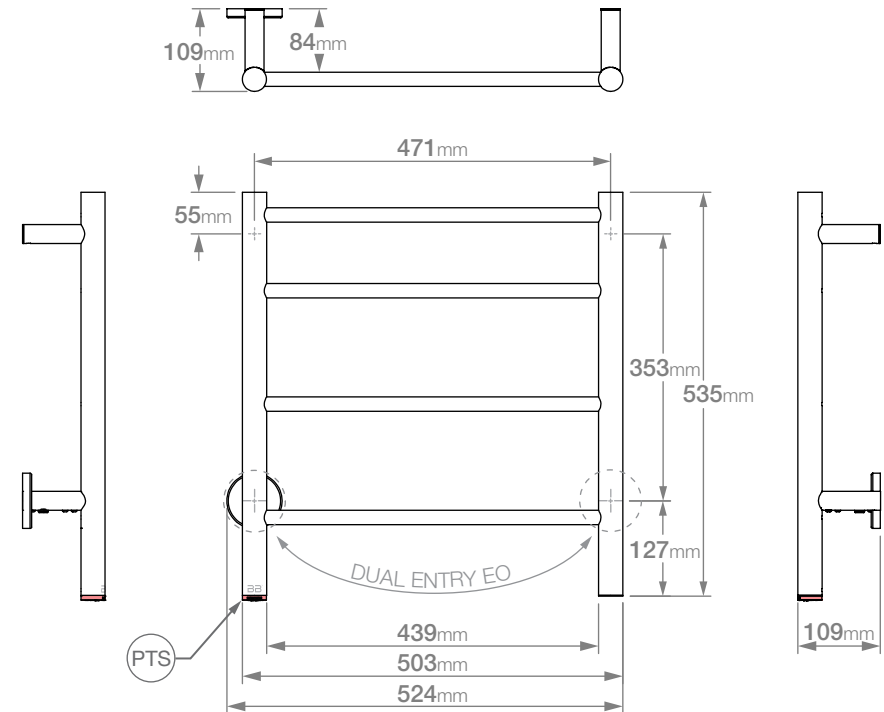

NATURAL 4 Bar 500mm STR-PTS 230V

GRADE 304 Stainless Steel

Model/SKU: NAT04221-PTS-####*

(*where #### is the relevant finish code)

HTR Technical Specifications:

Size: 524mm (width) x 535mm (height)

Power: 40 Watts

INPUT Voltage Range: 190VAC~250VAC

Operating Frequency: 50 Hz $\pm 2\%$

Load Capability: 0.18A~4A

Load Control Range: 40~100%

Standby Current: 3.0mA

Suggested Height of Electrical Outlet = 1125mm

(this is only an indication as every installation is different)

NOTES:

*EO Denotes DUAL ENTRY Electrical Outlet connection

*PTS Denotes location of PTSelect Switch

Dimensions given are in **mm**. Bathroom Butler® reserves the right to alter and/or remove designs from time to time without prior notice. This drawing is to be used for reference purposes only. E &O.E.