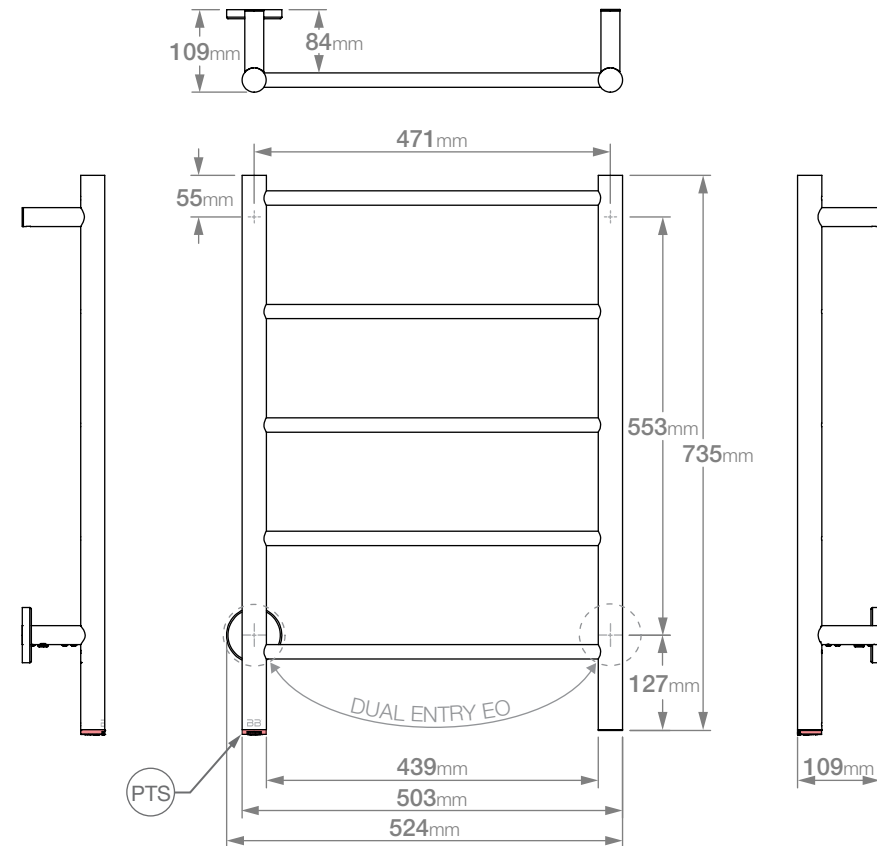

## HTR Technical Specifications:

Size: 524mm (width) x 735mm (height)

Power: 65 Watts

Current: 0.28 Amps

Volts: 230 VAC

IP Rating: IPX5

Controller Fitted: PTSelect Switch (PTS)

## Controller Technical Specifications:

INPUT Voltage Range: 190VAC~250VAC

Operating Frequency: 50 Hz  $\pm 2\%$

Load Capability: 0.18A~4A

Load Control Range: 40~100%

Standby Current: 3.0mA

Suggested Height of Electrical Outlet = 1050mm

## NOTES:

\*EO Denotes DUAL ENTRY Electrical Outlet connection

\*PTS Denotes location of PTSelect Switch

Dimensions given are in mm. Bathroom Butler® reserves the right to alter and/or remove designs from time to time without prior notice. This drawing is to be used for reference purposes only. E & O.E.