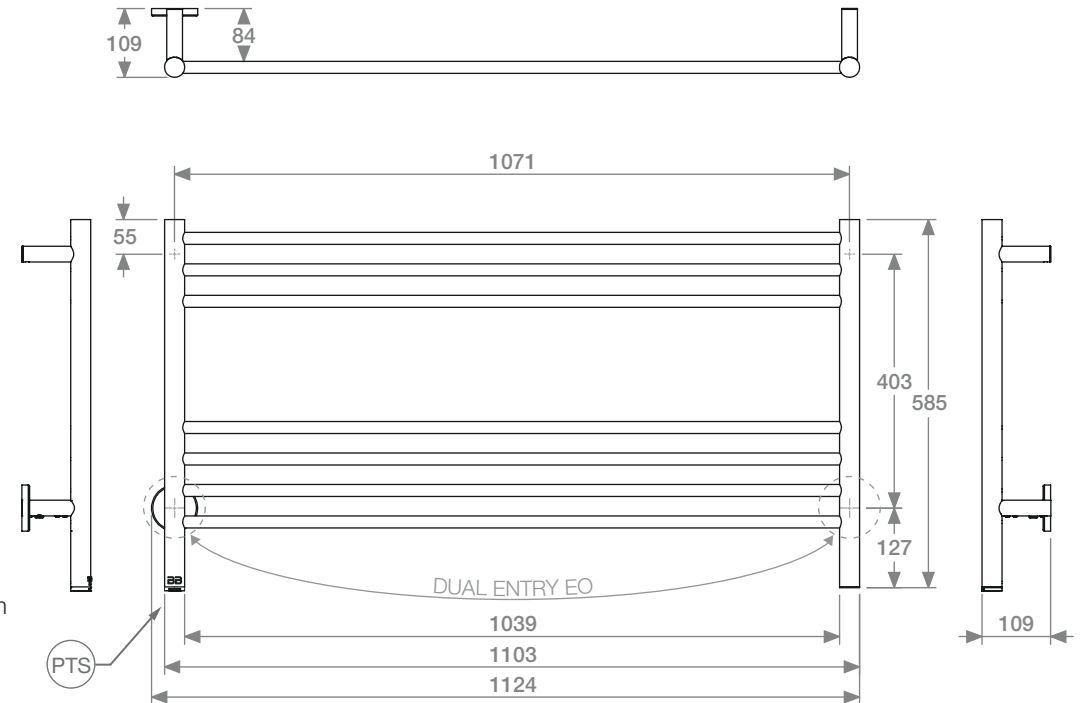

NATURAL 7 Bar 1100mm STR-PTS 230V

POLISHED GRADE 304 Stainless Steel

Controller Features - PTSelect Switch:

- Temperature Adjustment • ON / OFF Switch • RED LED Indicator

Controller Technical Specifications:

Controller: PTSelect Switch
INPUT Voltage Range: 190VAC~250VAC
Operating Frequency: 50 Hz \pm 2%
Load Capability: 0.18A~4A
Load Control Range: 40~100%
Standby Current: 3.0mA

HTR Technical Specifications:

Model: NAT07251-PTS-POLS
Size: 1124mm (width) x 585mm (height)
Power: 120 Watts
Current: 0.52 Amps
Volts: 230 VAC
IP Rating: IPX5

Suggested Height of Electrical Outlet = 1075mm
(this is only an indication as every installation is different)

NOTES:

*EO Denotes DUAL ENTRY Electrical Outlet connection

*PTS Denotes location of PTSelect Switch

Dimensions given are in mm. Bathroom Butler® reserves the right to alter and/or remove designs from time to time without prior notice. This drawing is to be used for reference purposes only. E & O.E. This product may not be available in your specific country, please check local website for availability.
 Copyright Bathroom Butler® 2016