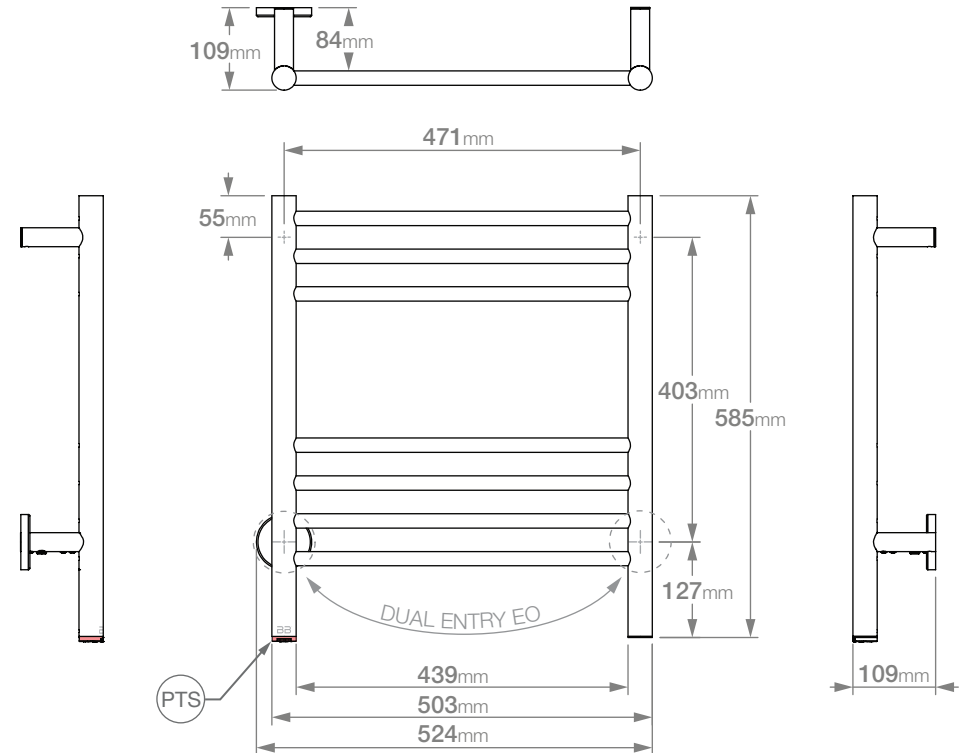

NATURAL 7 Bar 500mm STR-PTS 230V

GRADE 304 Stainless Steel

Model/SKU: NAT04221-PTS-####*

(*where #### is the relevant finish code)

HTR Technical Specifications:

Size: 524mm (width) x 585mm (height)

Power: 60 Watts

INPUT Voltage Range: 190VAC~250VAC

Operating Frequency: 50 Hz \pm 2%

Load Capability: 0.18A~4A

Load Control Range: 40~100%

Standby Current: 3.0mA

Suggested Height of Electrical Outlet = 1075mm

(this is only an indication as every installation is different)

NOTES:

*EO Denotes DUAL ENTRY Electrical Outlet connection

*PTS Denotes location of PTSelect Switch

Dimensions given are in mm. Bathroom Butler® reserves the right to alter and/or remove designs from time to time without prior notice. This drawing is to be used for reference purposes only. E & O.E.