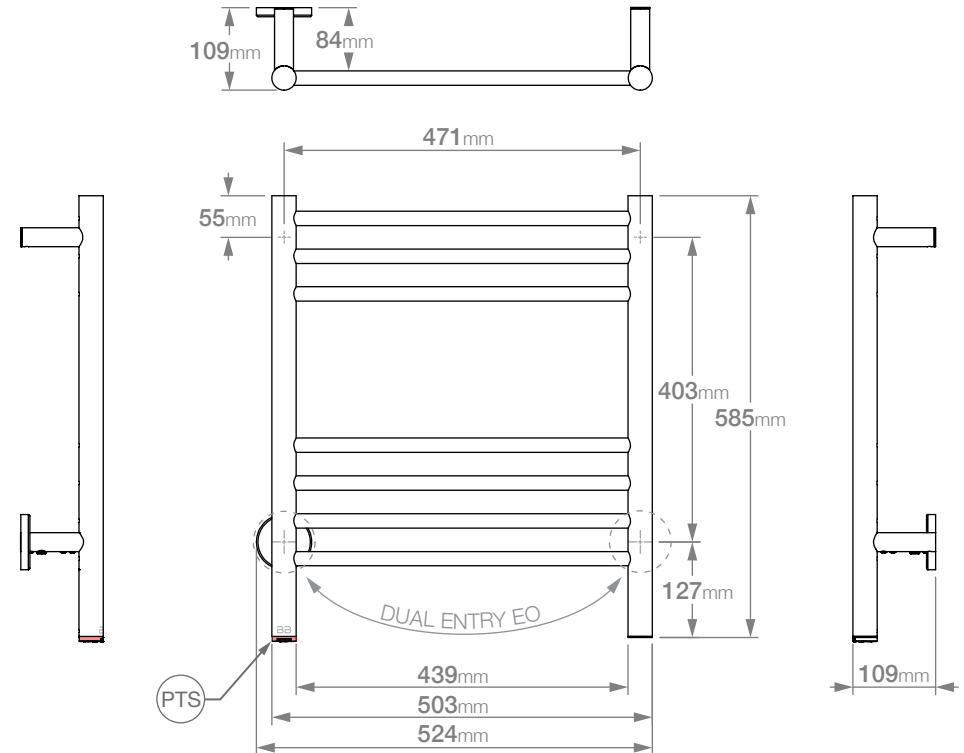

NATURAL 7 Bar 500mm STR-PTS 230V

GRADE 304 Stainless Steel

Model/SKU: NAT07221-PTS-####*

(*where #### is the relevant finish code)

HTR Technical Specifications:

Size: 524mm (width) x 585mm (height)

Power: 60 Watts

INPUT Voltage Range: 190VAC~250VAC

Operating Frequency: 50 Hz \pm 2%

Load Capability: 0.18A~4A

Load Control Range: 40~100%

Standby Current: 3.0mA

Suggested Height of Electrical Outlet = 1075mm

(this is only an indication as every installation is different)

NOTES:

*EO Denotes DUAL ENTRY Electrical Outlet connection

*PTS Denotes location of PTSelect Switch

Dimensions given are in mm. Bathroom Butler® reserves the right to alter and/or remove designs from time to time without prior notice. This drawing is to be used for reference purposes only. E & O.E.