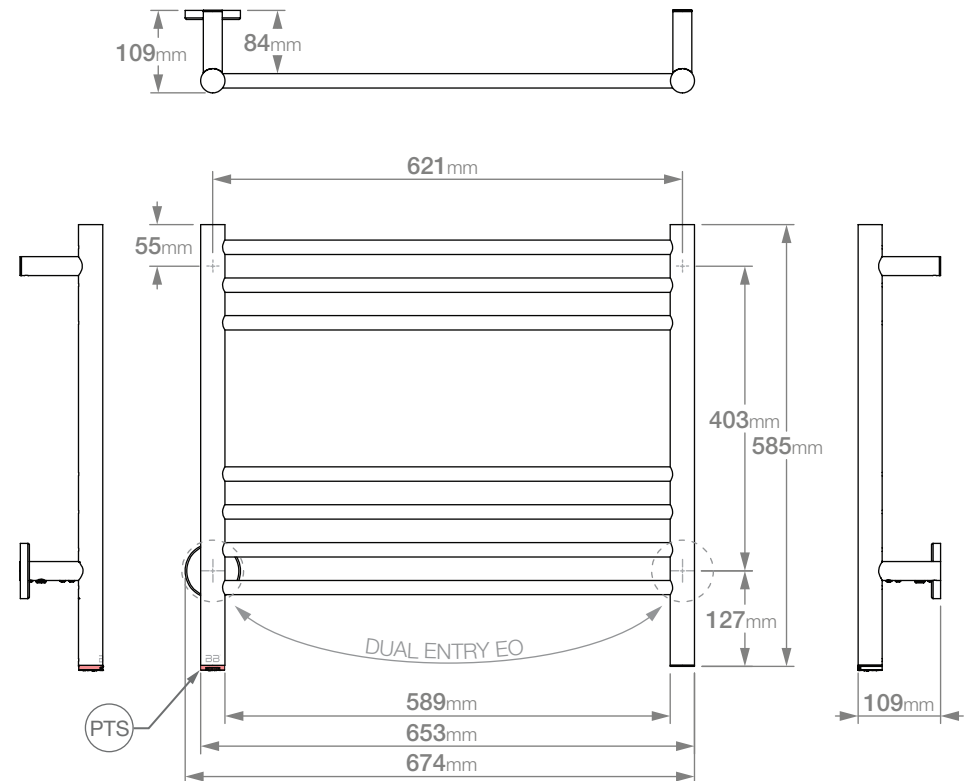

## HTR Technical Specifications:

**Size:** 674mm (width) x 585mm (height)

**Power:** 80 Watts

**Current:** 0.26 Amps

**Volts:** 230 VAC

**IP Rating:** IPX5

**Controller Fitted:** PTSelect Switch (PTS)

Suggested Height of Electrical Outlet = 1075mm

(this is only an indication as every installation is different)

## NOTES:

\*EO Denotes DUAL ENTRY Electrical Outlet connection

\*PTS Denotes location of PTSelect Switch

Dimensions given are in mm. Bathroom Butler® reserves the right to alter and/or remove designs from time to time without prior notice. This drawing is to be used for reference purposes only. E & O.E.