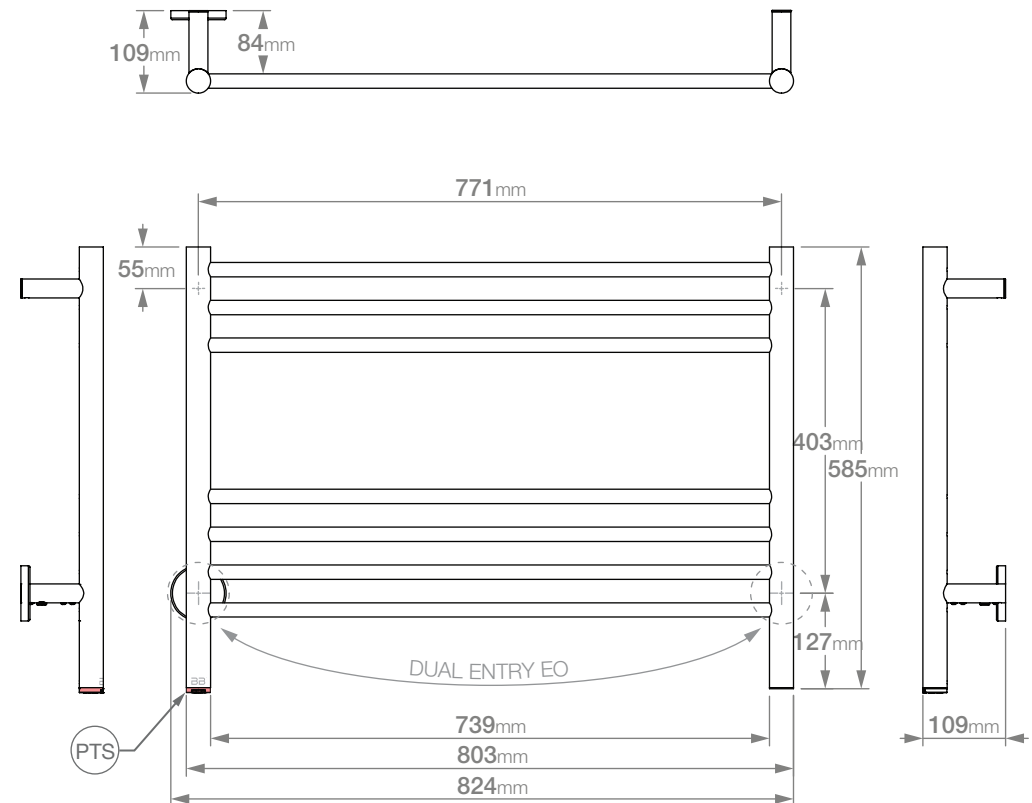

NATURAL 7 Bar 800mm STR-PTS 230V

GRADE 304 Stainless Steel

Model/SKU: NAT07241-PTS-####*
 (*where #### is the relevant finish code)

HTR Technical Specifications:

Size: 824mm (width) x 585mm (height)

Power: 95 Watts

INPUT Voltage Range: 190VAC~250VAC

Operating Frequency: 50 Hz \pm 2%

Load Capability: 0.18A~4A

Load Control Range: 40~100%

Standby Current: 3.0mA

Suggested Height of Electrical Outlet = 1075mm
 (this is only an indication as every installation is different)

NOTES:

*EO Denotes DUAL ENTRY Electrical Outlet connection

*PTS Denotes location of PTSelect Switch

Dimensions given are in **mm**. Bathroom Butler® reserves the right to alter and/or remove designs from time to time without prior notice. This drawing is to be used for reference purposes only. E & O.E.