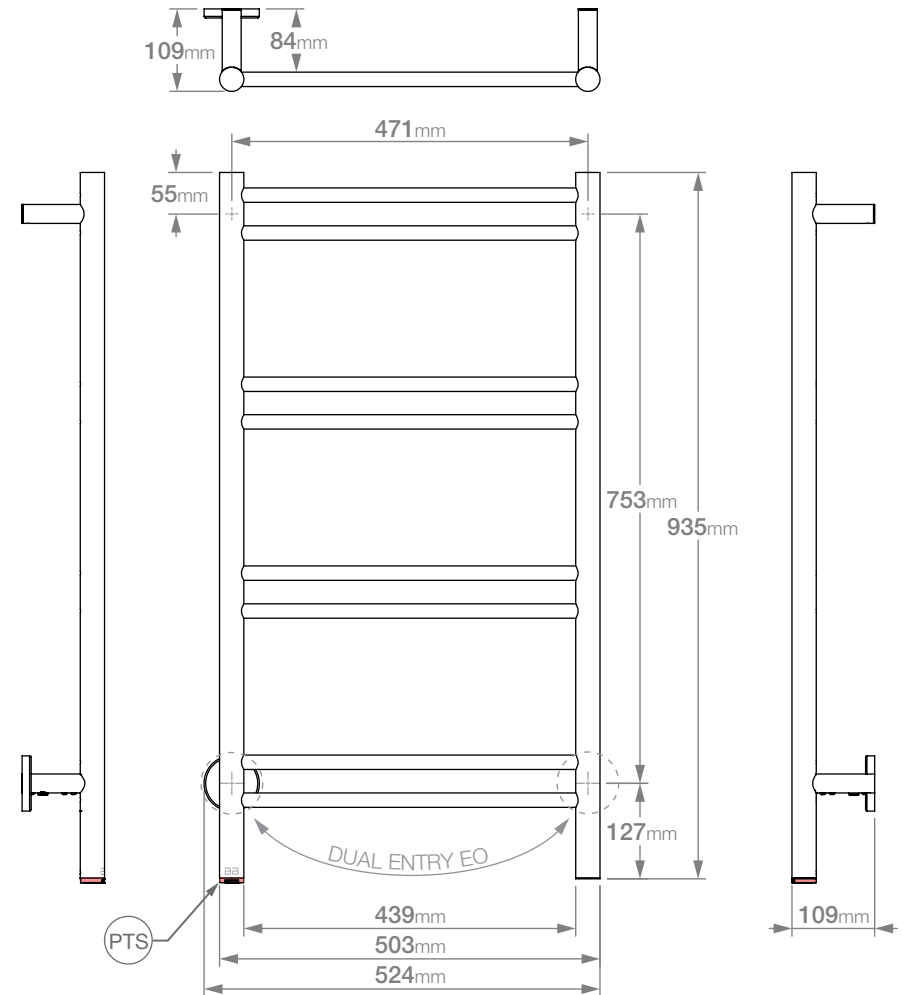

## HTR Technical Specifications:

**Size:** 524mm (width) x 935mm (height)

**Power:** 90 Watts

**Current:** 0.39 Amps

**Volts:** 230 VAC

**IP Rating:** IPX5

**Controller Fitted:** PTSelect Switch (PTS)

Suggested Height of Electrical Outlet = 875mm  
(this is only an indication as every installation is different)

## NOTES:

\*EO Denotes DUAL ENTRY Electrical Outlet connection

\*PTS Denotes location of PTSelect Switch

Dimensions given are in **mm**. Bathroom Butler® reserves the right to alter and/or remove designs from time to time without prior notice. This drawing is to be used for reference purposes only. E & O.E.