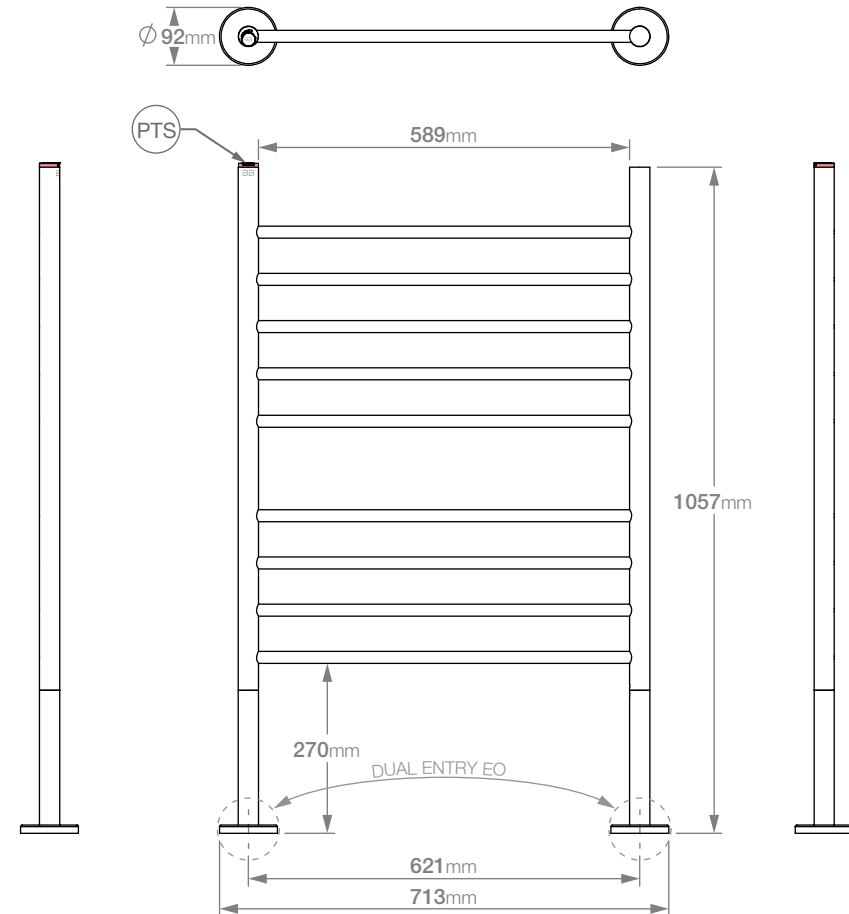

NATURAL 9 Bar 650mm Floor-Mounted-PTS 230V

GRADE 304 Stainless Steel

Model/SKU: NAT09234-PTS-####*
(*where #### is the relevant finish code)

HTR Technical Specifications:

Size: 713mm (width) x 1057mm (height)

INPUT Voltage Range: 190VAC~250VAC

Operating Frequency: 50 Hz \pm 2%

Load Capability: 0.18A~4A

Load Control Range: 40~100%

Standby Current: 3.0mA

NOTES:

*EO Denotes DUAL ENTRY Electrical Outlet connection

*PTS Denotes location of PTSelect Switch

Dimensions given are in **mm**. Bathroom Butler® reserves the right to alter and/or remove designs from time to time without prior notice. This drawing is to be used for reference purposes only. E &O.E.